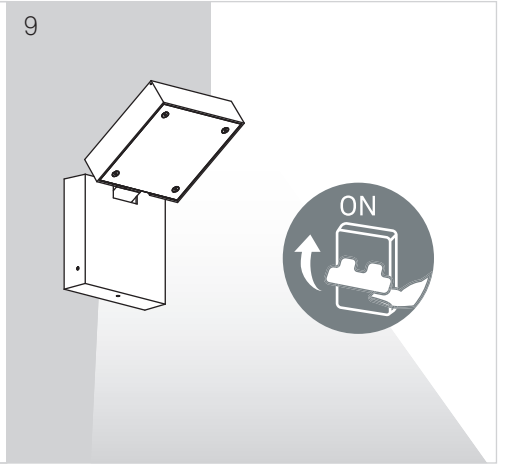

MODIS

WALL FIXTURE SINGLE

LEDS C4

⚠	✓	05-E062-XX-XX	
	✗	AS11-XXXXXXXXXX	