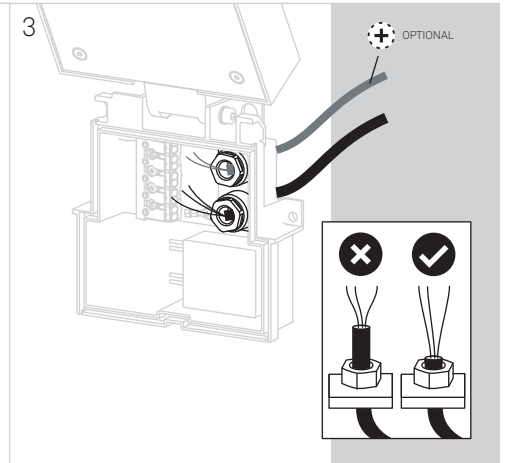

MODIS

WALL FIXTURE SINGLE

LEDS C4

⚠	✓	05-E062-XX-XX	
	✗	AS11-XXXXXXXXXX	