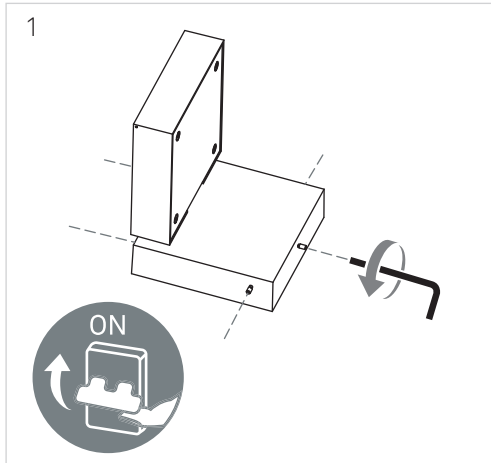

MODIS

WALL FIXTURE SINGLE

LEDS C4

⚠	✓	05-E062-XX-XX	
	✗	AS11-XXXXXXXXXX	