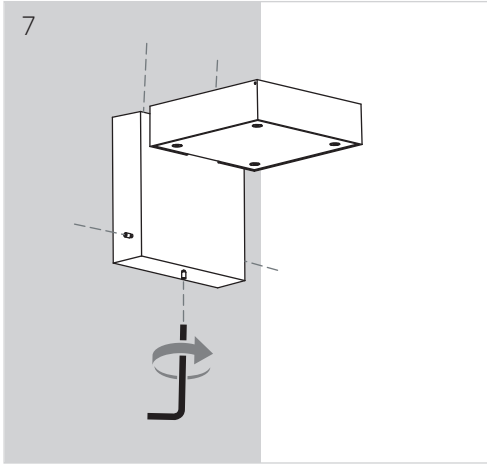

MODIS

WALL FIXTURE SINGLE

LEDS C4

⚠	✓	05-E062-XX-XX	
	✗	AS11-XXXXXXXXXX	