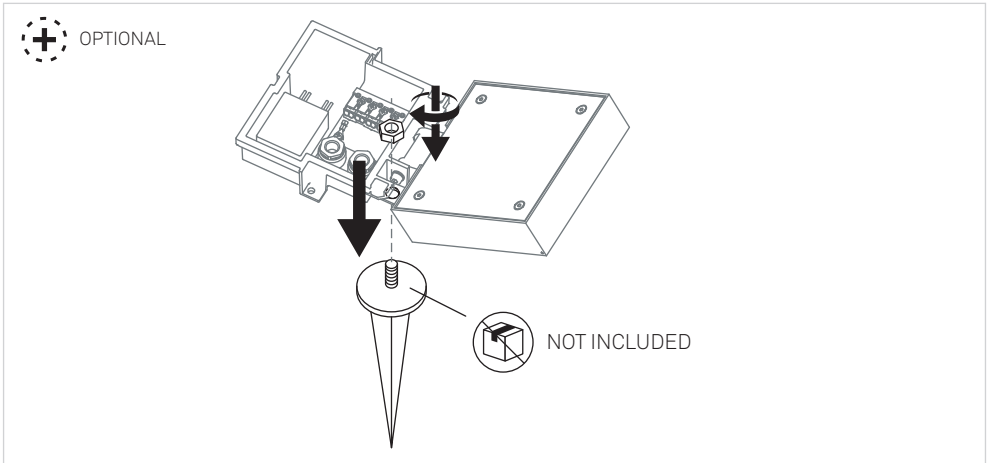

MODIS

WALL FIXTURE SINGLE

LEDS C4

⚠	✓	05-E062-XX-XX	
	✗	AS11-XXXXXXXXXX	