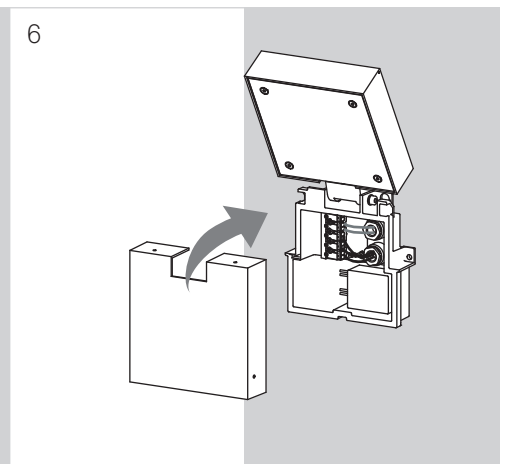

MODIS

WALL FIXTURE SINGLE

LEDS C4

⚠	✓	05-E062-XX-XX	
	✗	AS11-XXXXXXXXXX	