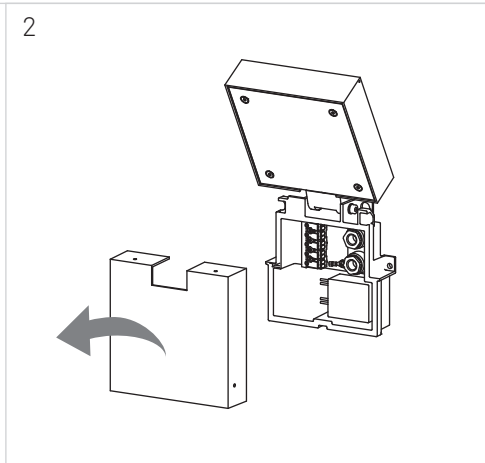

MODIS

WALL FIXTURE SINGLE

LEDS C4

⚠	✓	05-E062-XX-XX	
	✗	AS11-XXXXXXXXXX	