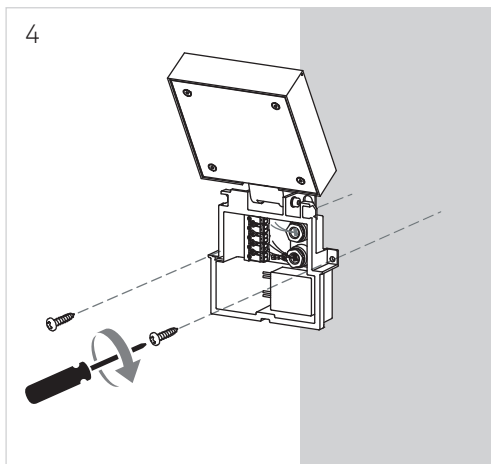

MODIS

WALL FIXTURE SINGLE

LEDS C4

⚠	✓	05-E062-XX-XX	
	✗	AS11-XXXXXXXXXX	