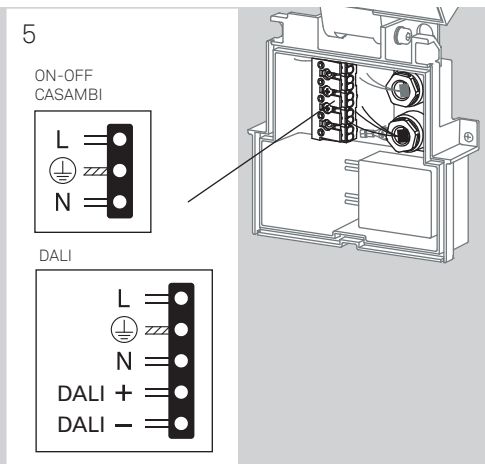

MODIS

WALL FIXTURE SINGLE

LEDS C4

⚠	✓	05-E062-XX-XX	
	✗	AS11-XXXXXXXXXX	