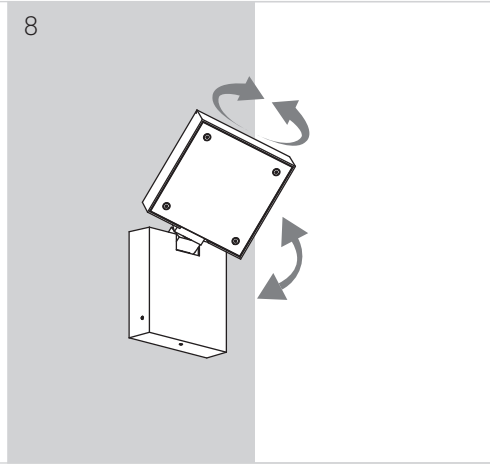

MODIS

WALL FIXTURE SINGLE

LEDS C4

⚠	✓	05-E062-XX-XX	
	✗	AS11-XXXXXXXXXX	