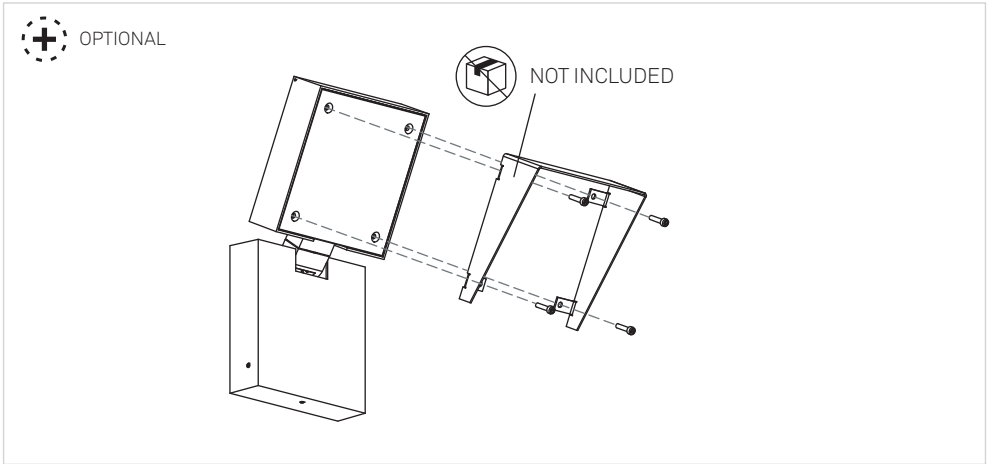

MODIS

WALL FIXTURE SINGLE

LEDS C4

⚠	✓	05-E062-XX-XX	
	✗	AS11-XXXXXXXXXX	