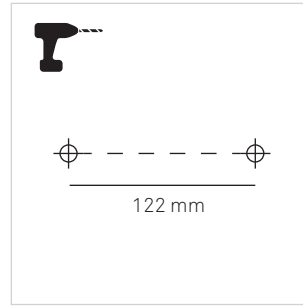

MODIS

WALL FIXTURE SINGLE

LEDS C4

⚠	✓	05-E062-XX-XX	
	✗	AS11-XXXXXXXXXX	