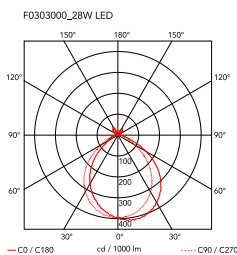

Arco Led

by Achille & Pier Giacomo Castiglioni , 1962

Floor lamp providing direct light. White Carrara marble base. Satin-finish stainless steel telescopic stem. Pressed, polished and zapon-varnished aluminum swiveling and height-adjustable reflector.

Mounting	Floor
Environment	Indoor
Weight	63.8 Kg
Light sources available	1 x MULTICHIP LED 28W 1124lm 2700K CRI93 [i] Dimmable
Emergency	Without
Switching	dimmer
Dimmer	Included
Voltage	100-240/48V
Power	28W
Battery	No
Supply included	Yes
Cord Length	2700 mm
Materials	Aluminum, Marble, Stainless steel
Colors	 F0303000 - White marble
Certificate	