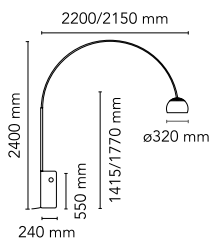

Arco Led

by Achille & Pier Giacomo Castiglioni , 1962

Floor lamp providing direct light. White Carrara marble base. Satin-finish stainless steel telescopic stem. Pressed, polished and zapon-varnished aluminum swiveling and height-adjustable reflector.

Mounting	Floor
Environment	Indoor
Weight	63.8 Kg
Light sources available	1 x MULTICHIP LED 28W 1124lm 2700K CRI93 [i] Dimmable
Emergency	Without
Switching	dimmer
Dimmer	Included
Voltage	100-240/48V
Power	28W
Battery	No
Supply included	Yes
Cord Length	2700 mm
Materials	Aluminum, Marble, Stainless steel
Colors	 F0303000 - White marble
Certificate	