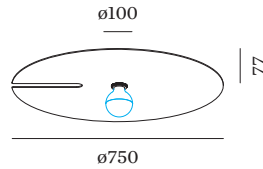

WEVER & DUCRÉ
LIGHTING

MIRRO 3.0

6323E8NB0

Project

Type

Notes

Quantity

Date

GENERAL

Ceiling

Surface

Jet Black + Black Chrome

IP20

Interior

LED

E27

Socket E27

max. 15 W

PHYSICAL

Diameter 750 mm

Height 77 mm

2.1 kg

ELECTRICAL

220 - 240 V

PC1