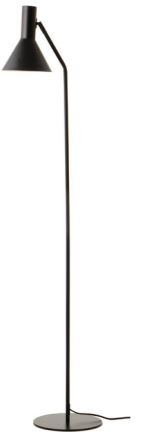

LYSS.

Designer: Toni Rie

METAL FLOOR LAMP.

Materials:
Metal plated
Painted white inside

Cord:
300 cm fabric

On/off:
Foot switch on cord

Socket/bulb (not incl.)
E27 max. 25W
Learn more about e.g. Kelvin, Lumen, Watt - see our homepage. Click [here](#).

Weight:
3.4 kg.

Box dimensions:
28x9lx16 cm
4.6 kg. gross

Assembly Instructions:
See and/or download [here](#).

Press release:
Please feel free to use our press release. Click [here](#).

High resolution images:
If you need high resolution images - see our images of this model [here](#).

Instagram ready images.
The correct format for Instagram images can be downloaded [here](#).

FRANSEN

Matt light grey: art.no. 104161

Matt black: art.no. 104163

Matt almond: art.no. 104159

FRANDSEN

LYSS.

Designer: Toni Rie

METAL FLOOR LAMP.

Materials:
Metal plated
Painted white inside

Cord:
300 cm fabric

Socket/bulb (not incl.)
E27 max. 25W
Learn more about e.g. Kelvin, Lumen, Watt - see our homepage. Click [here](#).

Weight:
3.4 kg.