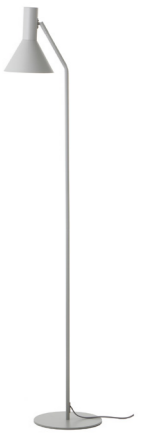

LYSS.

Designer: Toni Rie

METAL FLOOR LAMP.

Materials:
Metal plated
Painted white inside

Cord:
300 cm fabric

On/off:
Foot switch on cord

Socket/bulb (not incl.)
E27 max. 25W
Learn more about e.g. Kelvin, Lumen, Watt - see our homepage. Click [here](#).

Weight:
3.4 kg.

Box dimensions:
28x9lx16 cm
4.6 kg. gross

Assembly Instructions:
See and/or download [here](#).

Press release:
Please feel free to use our press release. Click [here](#).

High resolution images:
If you need high resolution images - see our images of this model [here](#).

Instagram ready images.
The correct format for Instagram images can be downloaded [here](#).

FRANSEN

Matt light grey: art.no. 104161

Matt black: art.no. 104163

Matt almond: art.no. 104159

FRANDSEN

LYSS.

Designer: Toni Rie

METAL FLOOR LAMP.

Materials:
Metal plated
Painted white inside

Cord:
300 cm fabric

Socket/bulb (not incl.)
E27 max. 25W
Learn more about e.g. Kelvin, Lumen, Watt - see our homepage. Click [here](#).

Weight:
3.4 kg.