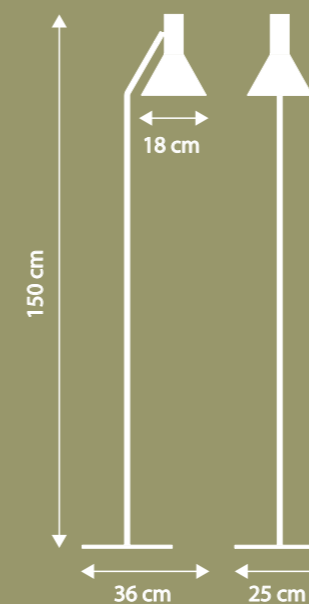

LYSS.

Designer: Toni Rie

METAL FLOOR LAMP.

Materials:
Metal plated
Painted white inside

Cord:
300 cm fabric

On/off:
Foot switch on cord

Socket/bulb (not incl.)
E27 max. 25W
Learn more about e.g. Kelvin, Lumen, Watt - see our homepage. Click [here](#).

Weight:
3.4 kg.

Box dimensions:
28x9lx16 cm
4.6 kg. gross

Assembly Instructions:
See and/or download [here](#).

Press release:
Please feel free to use our press release. Click [here](#).

High resolution images:
If you need high resolution images - see our images of this model [here](#).

Instagram ready images.
The correct format for Instagram images can be downloaded [here](#).

FRANSEN