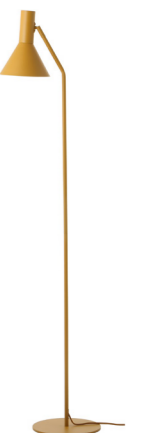

LYSS.

Designer: Toni Rie

METAL FLOOR LAMP.

Materials:
Metal plated
Painted white inside

Cord:
300 cm fabric

On/off:
Foot switch on cord

Socket/bulb (not incl.)
E27 max. 25W
Learn more about e.g. Kelvin, Lumen, Watt - see our homepage. Click [here](#).

Instagram ready images.
The correct format for Instagram images can be downloaded [here](#).

FRANSEN

Matt light grey: art.no. 104161

Matt black: art.no. 104163

Matt almond: art.no. 104159

FRANDSEN

LYSS.

Designer: Toni Rie

METAL FLOOR LAMP.

Materials:
Metal plated
Painted white inside

Cord:
300 cm fabric

Socket/bulb (not incl.)
E27 max. 25W
Learn more about e.g. Kelvin, Lumen, Watt - see our homepage. Click [here](#).

Weight:
3.4 kg.