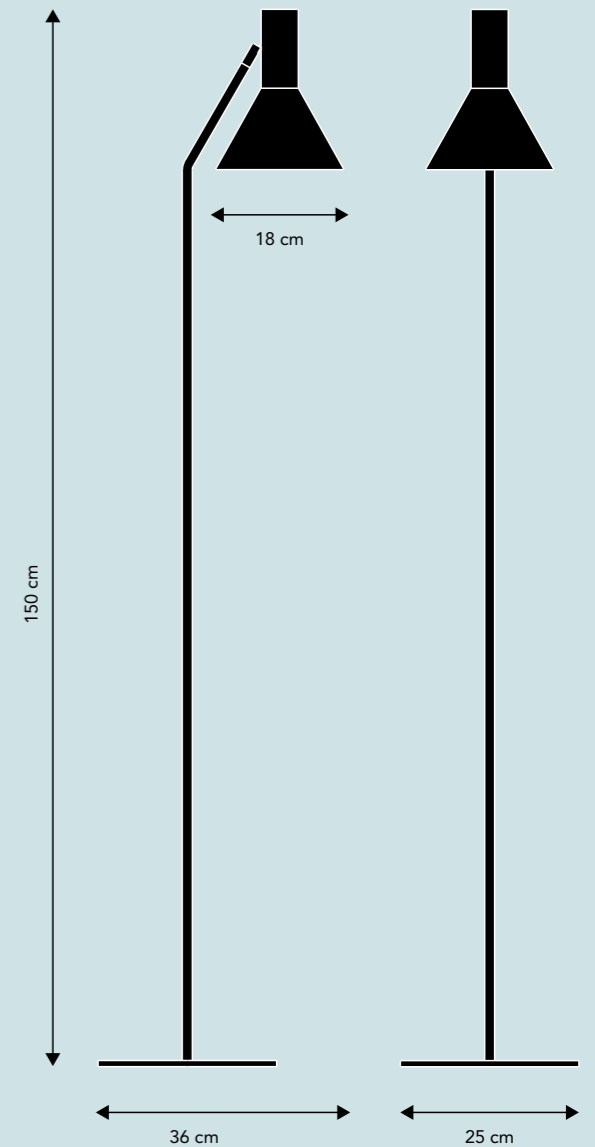

LYSS.

Designer: Toni Rie

METAL FLOOR LAMP.

Materials:
Metal plated
Painted white inside

Cord:
300 cm fabric

On/off:
Foot switch on cord

Socket/bulb (not incl.)
E27 max. 25W
Learn more about e.g. Kelvin, Lumen, Watt - see our homepage. Click [here](#).

Weight:
3.4 kg.

Box dimensions:
28x9lx16 cm
4.6 kg. gross

Assembly Instructions:
See and/or download [here](#).

Press release:
Please feel free to use our press release. Click [here](#).

High resolution images:
If you need high resolution images - see our images of this model [here](#).

METAL FLOOR LAMP.

Materials:
Metal plated
Painted white inside

Cord:
300 cm fabric

Socket/bulb (not incl.)
E27 max. 25W
Learn more about e.g. Kelvin, Lumen, Watt - see our homepage. Click [here](#).

Weight:
3.4 kg.

Box dimensions:
28x9x16 cm
4.6 kg. gross

Assembly Instructions:
See and/or download [here](#).

Green. Matt
Art.no. 123041
Fabric cord