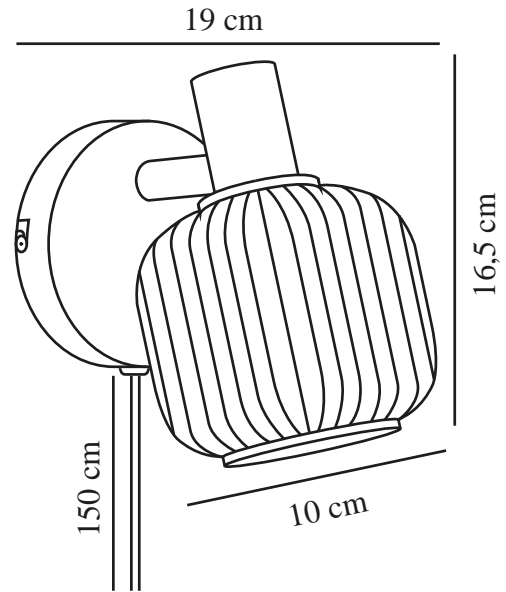

MILFORD MINI | WALL LIGHT | BLACK

2412631003

nordlux®

Voltage (V): 220-240 Volt
IP degree: IP20
Maximum bulb wattage (W): 10
Class (Class 1, Class 2, Class 3):
Class 2 (Double isolated)
Socket type: E14
Switch placement: On the cable
Parallel connection: False

Primary material: Glass
Secondary material: Metal
Colour of the cable: Black
Length of the cable (cm): 150
Surface material of the cable:
Plastic
Is the cable replaceable: True
Colour: Black

Height (cm): 16.5
Width (cm): 19
Shade Diameter (cm): 10
Outdoor base dimension (cm): 10
Length (cm): 19

EAN: 5704924018688
TUN: 2378773
Item Number: 2412631003
Pcs Per Master Carton: 3

Sales Box Height (cm): 13.5
Sales Box Width(cm): 16.5
Sales Box Depth (cm): 12
Sales Box Volume m³: 0.0027
Product net weight (kg): 0.48