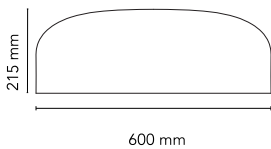

Mounting	Ceiling
Environment	Indoor
Weight	5 Kg
Light sources available	4 x RF29186 LED 10W E27 3000K A70 [e] 965lm Dimmable 4 x RF28782 LED 10W E27 2700K A70 [e] 965lm Dimmable 4 x RF28665 LED 15W E27 2700K [e] 2000lm Dimmable 4 x RF28666 LED 15W E27 3000K [e] 2000lm Dimmable 4 x RF26259 LED 17W E27 2700K [e] 1900lm Dimmable 4 x RF26258 LED 17W E27 3000K [e] 2000lm Dimmable