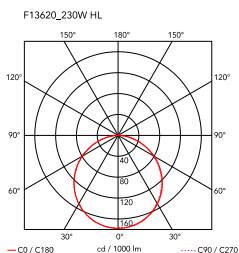

Mounting	Ceiling
Environment	Indoor
Weight	5 Kg
Light sources available	4 x RF29186 LED 10W E27 3000K A70 [e] 965lm Dimmable 4 x RF28782 LED 10W E27 2700K A70 [e] 965lm Dimmable 4 x RF28665 LED 15W E27 2700K [e] 2000lm Dimmable 4 x RF28666 LED 15W E27 3000K [e] 2000lm Dimmable 4 x RF26259 LED 17W E27 2700K [e] 1900lm Dimmable 4 x RF26258 LED 17W E27 3000K [e] 2000lm Dimmable