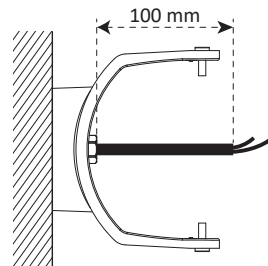

MINITOMMY 1L

TOMMY 1L

WALL / CEILING / GROUND

H05 RN-F 30mm
Ø 6 mm