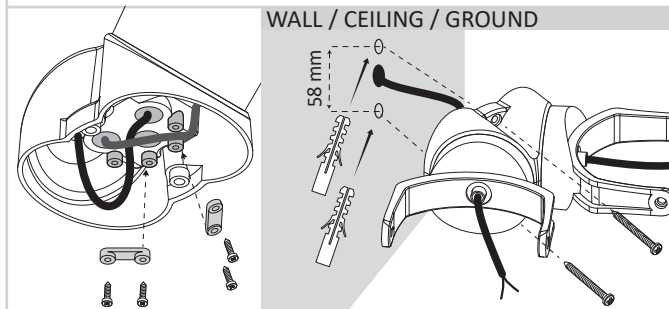

fumagalli
since 1973

CE
MADE IN ITALY
www.fumagalli.it

TOMMY MINITOMMY

FLOODLIGHT

MODEL:
Minitommy Minitommy 2L
Minitommy-EL Minitommy-EL 2L
Tommy Tommy 2L
Tommy-EL Tommy-EL 2L
Tommy-SQ Tommy-SQ 2L

UK

CAUTION! Installation and maintenance procedures must be carried out only after switching off the electricity supply. Use energy saving lamps only. If present, fit the gasket properly inside the diffuser, to ensure the IP protection. Fumagalli Srl accepts no responsibility whatsoever for damages caused by incorrect installation, misuse or when used by combining it with non-original spare parts. If in doubt, consult a qualified electrician. Keep the instructions.

I

ATTENZIONE! L'installazione e la manutenzione dell'apparecchio devono essere eseguite solo dopo aver disinserito l'energia elettrica. Utilizzare solo lampade a basso consumo. Laddove presente, assicurarsi del corretto posizionamento della guarnizione all'interno dell'apparecchio al fine di garantire il grado di protezione IP. Fumagalli Srl non accetta responsabilità per danni causati da incorretta installazione, incorretto uso o dall'utilizzo di parti di ricambio che non appartengono al prodotto originale. Per qualsiasi dubbio, consultare un elettricista qualificato. Conservare le istruzioni.

F