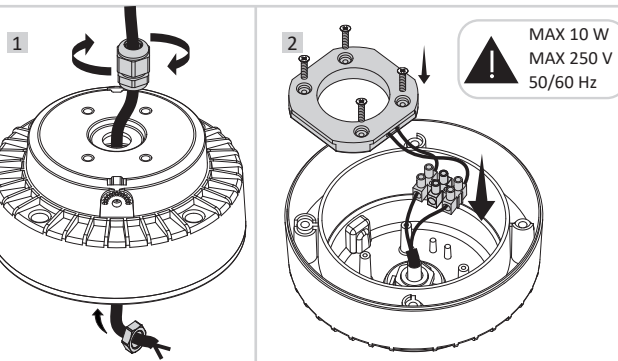

TOMMY TOMMY-EL TOMMY-SQ

GX53 LED