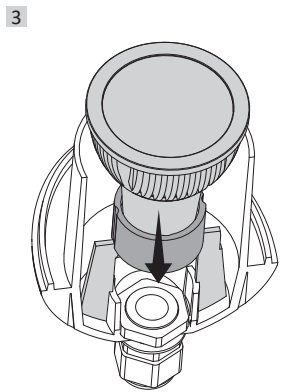

#### WALL / CEILING / GROUND

58 mm

#### FOR IP66

58mm

3

**MINITOMMY**

GU10 LED

**MINITOMMY-EL**

**6 1L version**

**6 2L version**