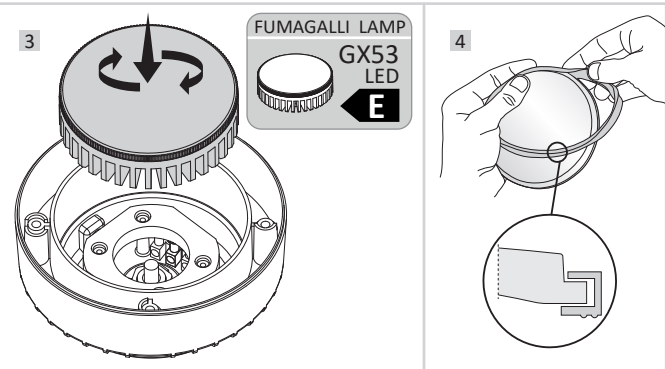

TOMMY TOMMY-EL TOMMY-SQ

GX53 LED