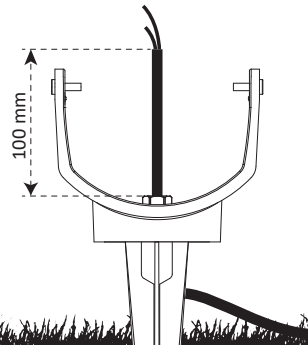

GROUND SPIKE