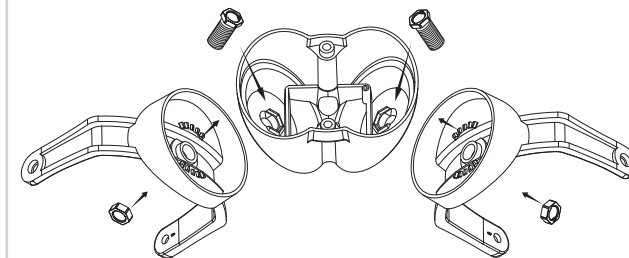

MINITOMMY 2L

TOMMY 2L

H05 RN-F 30mm
Ø 6 mm