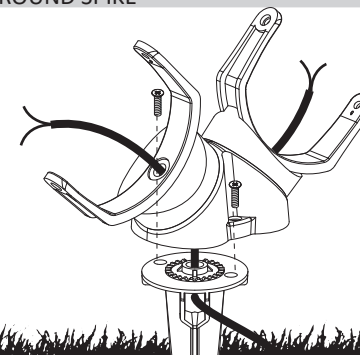

GROUND SPIKE