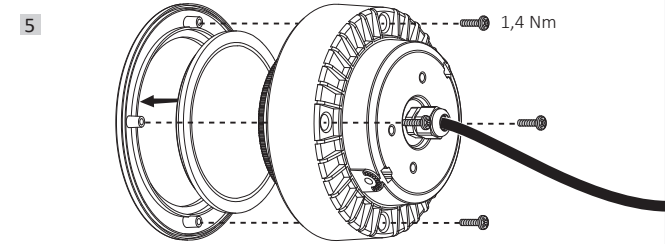

TOMMY TOMMY-EL TOMMY-SQ

GX53 LED