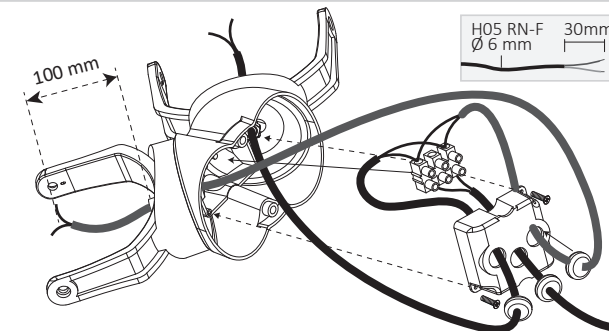

MINITOMMY 2L

TOMMY 2L

H05 RN-F 30mm
Ø 6 mm