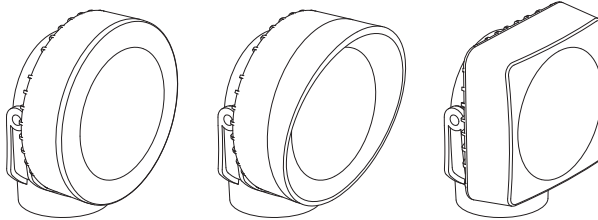

TOMMY TOMMY-EL TOMMY-SQ

GX53 LED