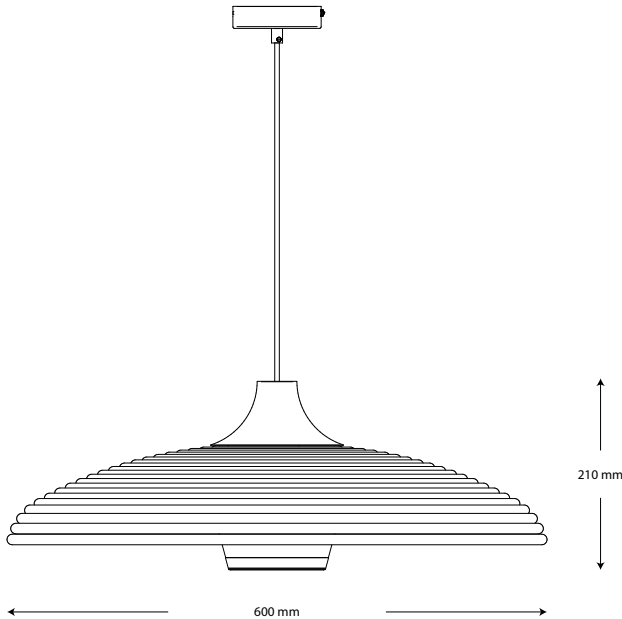

GRASS JETTE SCHEIB

PENDANT LAMP GRASS M

REFERENCE 21621  Green

REFERENCE 21622  Blue

REFERENCE 21623  Brown

DIMENSIONS

HEIGHT 21 cm
 WIDTH 60 cm
 DEPTH 60 cm
 WEIGHT 2.5 kg
 CANOPY Ø 12 cm ht. 2.5 cm
 CABLE LENGHT 220 cm

MATERIALS

LAMPSHADE abaca, raphia
 CANOPY metal
 CABLE textile

LIGHTING

BULB E27
 INCLUDED No
 LED COMPATIBLE Yes
 WATTAGE 40W max
 SWITCH/DIMMER No

COLORS

LAMPSHADE 
 CORD 
 CANOPY 

PACKAGING

HEIGHT 21 cm
 WIDTH 23 cm
 DEPTH 23 cm
 WEIGHT (WITH BOX) . 1,2 kg

BOX 1

HEIGHT 22 cm
 WIDTH 65 cm
 DEPTH 65 cm
 WEIGHT (WITH BOX) . 3,8 kg

BOX 2

NORMS

CE yes
 IP 20
 CLASS II