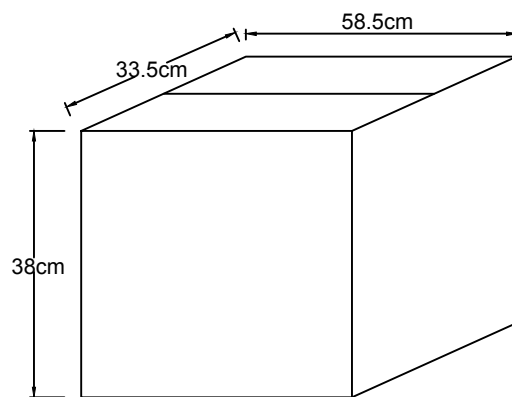

IT'S ABOUT RoMi[®]

CITY LIGHTS
↳ technical drawing & packing details

PERTH/TABLE LAMP(PERTH/T)

SIZE: Max.Height 31CM

E14, MAX 40W

PACKING DETAILS

BOX Sizes: 58.5*33.5*38CM

Total CBM: 0.074

G.W: 7.32 KGS

N.W: 4.60KGS

NUMBER OF BOXES:4PCS