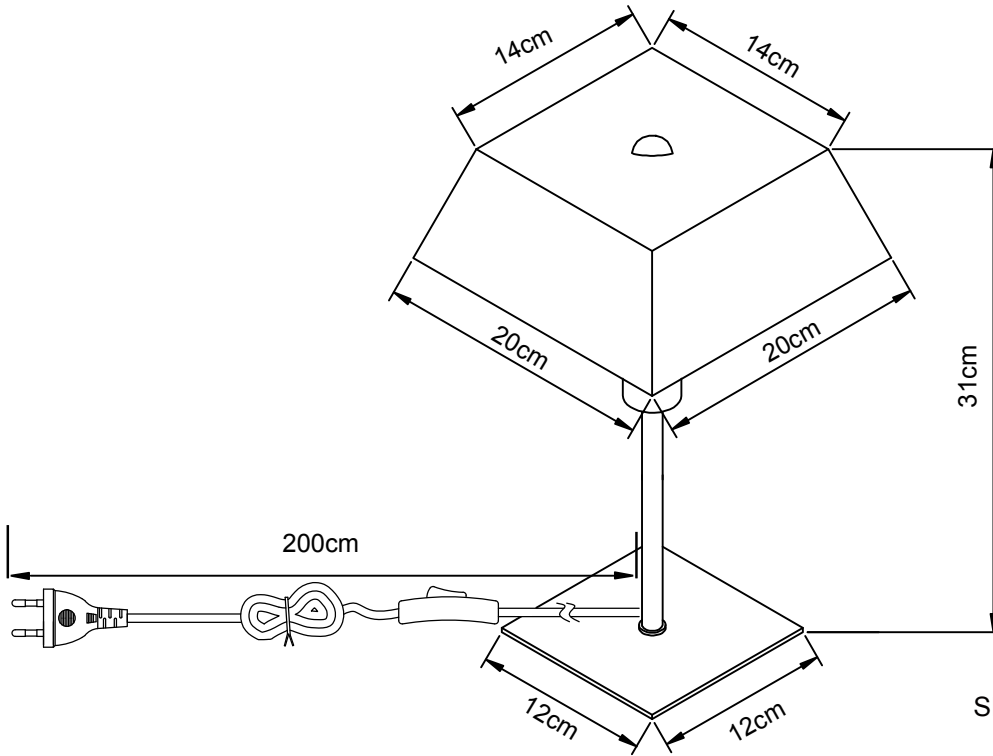

IT'S ABOUT RoMi[®]

CITY LIGHTS
↳ technical drawing & packing details

PERTH/TABLE LAMP(PERTH/T)

SIZE: Max.Height 31CM

E14, MAX 40W

PACKING DETAILS

BOX Sizes: 58.5*33.5*38CM

Total CBM: 0.074

G.W: 7.32 KGS

N.W: 4.60KGS

NUMBER OF BOXES:4PCS