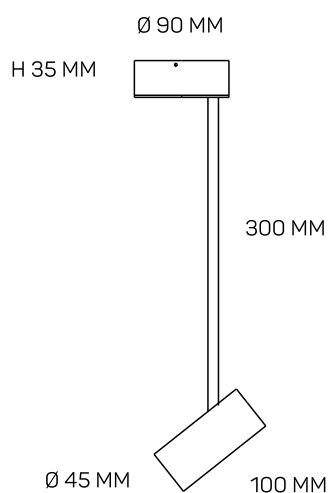

# IRIS

WALL / CEILING

LOOM<sup>®</sup>  
DESIGN

## IRIS WALL / CEILING

INTERIOR USE: YES  
INGRESS PROTECTION: IP20  
MATERIAL: ALUMINUM  
LIGHTSOURCE: LED  
POWER: 7W  
KELVIN 2700  
LUMEN: 450 LM  
CRI: 90  
BEAM ANGLE -36 DEGREE  
TRIAC DIMMABLE  
  
COLOR: BLACK OR WHITE