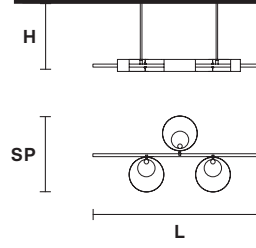

SOUND BIL3 Suspension

TECHNICAL INFORMATIONS

L 134 cm / 52.75"
SP 64 cm / 25.19"
H 58 cm / 22.83"
(with ROD B)**

STD LIGHT: 3×G9×40 W (not included)
LED LIGHT: UP LED x 8,4 W CRI>90
3000 K - 1185 Nominal lm
DOWN LED x 8,4 W CRI>90
3000 K - 1185 Nominal lm
Dimmable: 0-10V