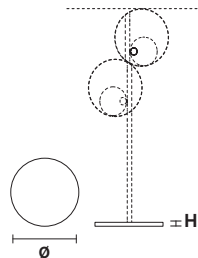

ACCESSORIES

FLOOR LAMP BASE

Ø 40cm / 15.74"
H 1 cm / 0.39"

CE[*] Only for Led lighting.