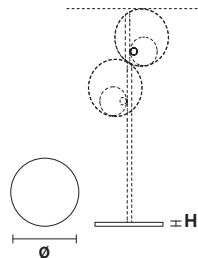

**SOUND A1**

<b>L</b>	30 cm / 11.81"
<b>SP</b>	45 cm / 17.72"
<b>H</b>	30 cm / 11.81"
1xG9x40 W max (not included)	
<b>UP</b>	LED x 3 W CRI>90 3000 K - 425 Nominal lm
<b>DOWN</b>	LED x 3 W CRI>90 3000 K - 425 Nominal lm
<b>Dimmable:</b> PUSH + 1-10V	

**SOUND TL1**

<b>L</b>	30 cm / 11.81"
<b>SP</b>	11 cm / 4.33"
<b>H</b>	30 cm / 11.81"
1xG9x40 W max (not included)	
LED x 6 W CRI>90 3000 K - 850 Nominal lm	
<b>Dimmable:</b> OWN BUTTON	

**SOUND STL5**

<b>L</b>	46 cm / 18.11"
<b>SP</b>	10 cm / 3.93"
<b>H</b>	225 cm / 88.58"
5xG9x40 W max (not included)	
LED x 28,8 W CRI>90 3000 K - 4100 Nominal lm	
<b>Dimmable:</b> OWN BUTTON	

**ACCESSORIES**

**FLOOR LAMP BASE**

<b>Ø</b>	40cm / 15.74"
<b>H</b>	1 cm / 0.39"

: for the US market, refer to the relevant price list.

Struttura in metallo,  
diffusore in vetro  
decorato.

Metal frame, decorated  
glass diffuser.