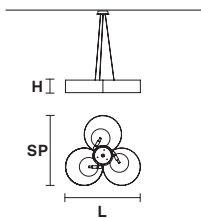

## Standard cables for all suspensions

**SOUND S1** 

**Ø** 30 cm / 11.81"  
**H** 60 cm / 23.62"  
 (with ROD B)\*

 1xG9x40 W max (not included)

**UP** LED x 3 W CRI>90  
 3000 K - 425 Nominal lm  
**DOWN** LED x 3 W CRI>90  
 3000 K - 425 Nominal lm  
**Dimmable:** PUSH + 1-10V

**SOUND OR6** 

**L** 120 cm / 47.24"  
**SP** 80 cm / 31.49"  
**H** 11 cm / 4.33"

 6xG9x40 W max (not included)

**UP** LED x 16,8 W CRI>90  
 3000 K - 2370 Nominal lm  
**DOWN** LED x 16,8 W CRI>90  
 3000 K - 2370 Nominal lm  
**Dimmable:** DALI + 1-10V + PUSH

**SOUND OR3** 

**L** 60 cm / 23.62"  
**SP** 56 cm / 22.04"  
**H** 11 cm / 4.33"

 3xG9x40 W max (not included)

**UP** LED x 8,4 W CRI>90  
 3000 K - 1185 Nominal lm  
**DOWN** LED x 8,4 W CRI>90  
 3000 K - 1185 Nominal lm  
**Dimmable:** PUSH + 1-10V