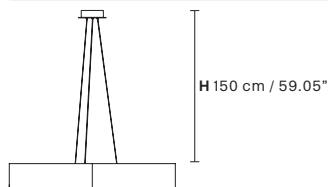

Standard cables for all suspensions