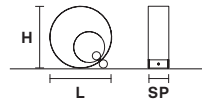

SOUND TL1

L	30 cm / 11.81"
SP	11 cm / 4.33"
H	30 cm / 11.81"
1xG9x40 W max (not included)	
LED x 6 W CRI>90 3000 K - 850 Nominal lm	
Dimmable: OWN BUTTON