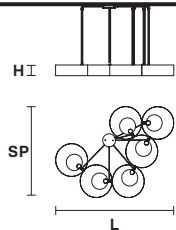

SOUND OR6 Suspension

TECHNICAL INFORMATIONS

L 120 cm / 47.24"
SP 80 cm / 31.49"
H 11 cm / 4.33"

STD LIGHT: 6×G9×40 W (not included)
LED LIGHT: UP LED x 16,8 W CRI>90
3000 K - 2370 Nominal lm
DOWN LED x 16,8 W CRI>90
3000 K - 2370 Nominal lm
Dimmable: 0-10V