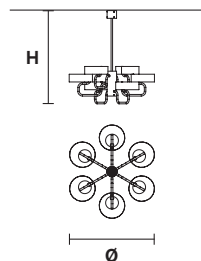

SOUND S6

Ø 110 cm / 43.30"
H 102 cm / 40.16"
(with ROD B)*

6xG9x40 W max (not included)

UP LED x 16,8 W CRI>90
3000 K - 2370 Nominal lm
DOWN LED x 16,8 W CRI>90
3000 K - 2370 Nominal lm
Dimmable: DALI + 1-10V + PUSH