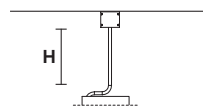

ACCESSORIES

ROD-SOUND S1**

A 11 cm / 4.33"
B 31 cm / 12.20"
C 51 cm / 20.08"