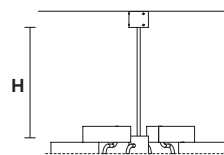

ROD-SOUND S6**

A 30 cm / 11.81"
B 50 cm / 19.68"
C 70 cm / 27.55"