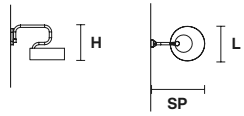

SOUND A1

Applique

CE[*]

TECHNICAL INFORMATIONS

L 30 cm / 11.81"
SP 45 cm / 17.72"
H 30 cm / 11.81"

STD LIGHT: 1×G9×40 W (not included)
LED LIGHT: UP LED x 3 W CRI>90
3000 K - 425 Nominal lm
DOWN LED x 3 W CRI>90
3000 K - 425 Nominal lm
Dimmable: 0-10V