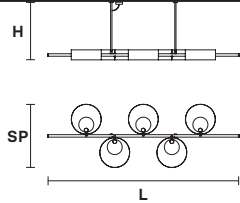

SOUND BIL5 Suspension

TECHNICAL INFORMATIONS

L 191 cm / 75.19"
SP 64 cm / 25.19"
H 58 cm / 22.83"
(with ROD B)**

STD LIGHT: 5×G9×40 W (not included)
LED LIGHT: UP LED x 14,4 W CRI>90
3000 K - 2050 Nominal lm
DOWN LED x 14,4 W CRI>90
3000 K - 2050 Nominal lm
Dimmable: 0-10V