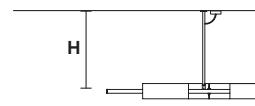

**A** 30 cm / 11.81"  
**B** 50 cm / 19.68"  
**C** 70 cm / 27.55"

\*: It is possible to choose a specific height for fixed rod of items Sound S1, Sound S6, Sound BIL5, Sound BIL3. When not specified in the order confirmation, the standard height for the rod is "B".