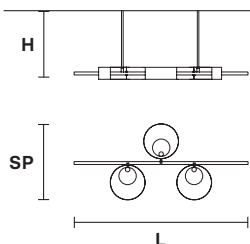

SOUND BIL3

L 134 cm / 52.75"
SP 64 cm / 25.19"
H 58 cm / 22.83" (with ROD B)*

3xG9x40 W max (not included)

UP LED x 8,4 W CRI>90
3000 K - 1185 Nominal lm
DOWN LED x 8,4 W CRI>90
3000 K - 1185 Nominal lm
Dimmable: PUSH + 1-10V