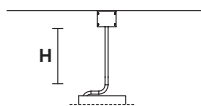

ACCESSORIES

ROD-SOUND S1*

A 11 cm / 4.33"
B 31 cm / 12.20"
C 51 cm / 20.08"