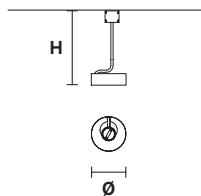

## Standard cables for all suspensions

**SOUND S1** 

**Ø** 30 cm / 11.81"  
**H** 60 cm / 23.62"  
 (with ROD B)\*

 1xG9x40 W max (not included)

**UP** LED x 3 W CRI>90  
 3000 K - 425 Nominal lm  
**DOWN** LED x 3 W CRI>90  
 3000 K - 425 Nominal lm  
**Dimmable:** PUSH + 1-10V