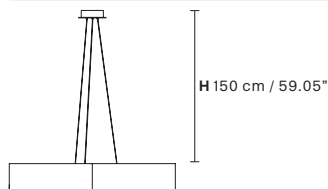

## Standard cables for all suspensions

**SOUND S1** 

**Ø** 30 cm / 11.81"  
**H** 60 cm / 23.62"  
 (with ROD B)\*

 1xG9x40 W max (not included)

**UP** LED x 3 W CRI>90  
 3000 K - 425 Nominal lm  
**DOWN** LED x 3 W CRI>90  
 3000 K - 425 Nominal lm  
**Dimmable:** PUSH + 1-10V

**SOUND OR6** 

**L** 120 cm / 47.24"  
**SP** 80 cm / 31.49"  
**H** 11 cm / 4.33"

 6xG9x40 W max (not included)

**UP** LED x 16,8 W CRI>90  
 3000 K - 2370 Nominal lm  
**DOWN** LED x 16,8 W CRI>90  
 3000 K - 2370 Nominal lm  
**Dimmable:** DALI + 1-10V + PUSH

**SOUND OR3** 

**L** 60 cm / 23.62"  
**SP** 56 cm / 22.04"  
**H** 11 cm / 4.33"

 3xG9x40 W max (not included)

**UP** LED x 8,4 W CRI>90  
 3000 K - 1185 Nominal lm  
**DOWN** LED x 8,4 W CRI>90  
 3000 K - 1185 Nominal lm  
**Dimmable:** PUSH + 1-10V

**SOUND S6** 

**Ø** 110 cm / 43.30"  
**H** 102 cm / 40.16"  
 (with ROD B)\*

 6xG9x40 W max (not included)

**UP** LED x 16,8 W CRI>90  
 3000 K - 2370 Nominal lm  
**DOWN** LED x 16,8 W CRI>90  
 3000 K - 2370 Nominal lm  
**Dimmable:** DALI + 1-10V + PUSH