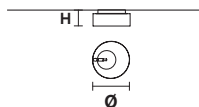

SOUND PL1

Ø 30 cm / 11.81"
H 13 cm / 5.11"

1×G9×40 W max (not included)

UP LED x 3 W CRI>90
3000 K - 425 Nominal lm
DOWN LED x 3 W CRI>90
3000 K - 425 Nominal lm
Dimmable: PUSH + 1-10V