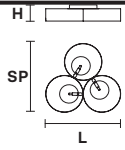

SOUND PL3

Ceiling

CE®*

TECHNICAL INFORMATION

L 60 cm / 23.62"
SP 56 cm / 22.04"
H 14 cm / 5.51"
STD LIGHT: 3×G9×40 W (not included)
LED LIGHT: DOWN LED x 9 W CRI>90
3000 K- 1275 Nominal lm
Dimmable: 0-10V