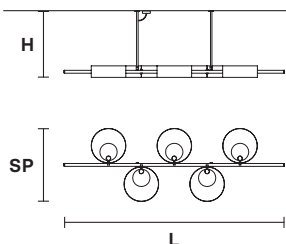

**SOUND S6** 

**Ø** 110 cm / 43.30"  
**H** 102 cm / 40.16"  
 (with ROD B)\*

 6xG9x40 W max (not included)

**UP** LED x 16,8 W CRI>90  
 3000 K - 2370 Nominal lm  
**DOWN** LED x 16,8 W CRI>90  
 3000 K - 2370 Nominal lm  
**Dimmable:** DALI + 1-10V + PUSH

**SOUND BIL3** 

**L** 134 cm / 52.75"  
**SP** 64 cm / 25.19"  
**H** 58 cm / 22.83" (with ROD B)\*

 3xG9x40 W max (not included)

**UP** LED x 8,4 W CRI>90  
 3000 K - 1185 Nominal lm  
**DOWN** LED x 8,4 W CRI>90  
 3000 K - 1185 Nominal lm  
**Dimmable:** PUSH + 1-10V

**SOUND BIL5** 

**L** 191 cm / 75.19"  
**SP** 64 cm / 25.19"  
**H** 58 cm / 22.83" (with ROD B)\*

 5xG9x40 W max (not included)

**UP** LED x 14,4 W CRI>90  
 3000 K - 2050 Nominal lm  
**DOWN** LED x 14,4 W CRI>90  
 3000 K - 2050 Nominal lm  
**Dimmable:** DALI + 1-10V + PUSH

**A** 30 cm / 11.81"  
**B** 50 cm / 19.68"  
**C** 70 cm / 27.55"

\*: It is possible to choose a specific height for fixed rod of items Sound S1, Sound S6, Sound BIL5, Sound BIL3. When not specified in the order confirmation, the standard height for the rod is "B".