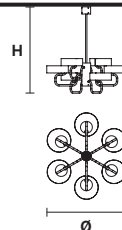

SOUND S6 Chandelier

TECHNICAL INFORMATIONS

Ø 110 cm / 43.30"
H 102 cm / 40.16"
(with ROD B)**

STD LIGHT: 6×G9×40 W (not included)
LED LIGHT: UP LED xx 16,8 W CRI>90
3000 K - 2370 Nominal lm
DOWN LED x 16,8 W CRI>90
3000 K - 2370 Nominal lm
Dimmable: 0-10V