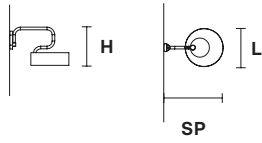

SOUND A1

L	30 cm / 11.81"
SP	45 cm / 17.72"
H	30 cm / 11.81"
1xG9x40 W max (not included)	
UP	LED x 3 W CRI>90 3000 K - 425 Nominal lm
DOWN	LED x 3 W CRI>90 3000 K - 425 Nominal lm
Dimmable: PUSH + 1-10V