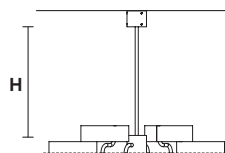

ROD-SOUND S6*

A 30 cm / 11.81"
B 50 cm / 19.68"
C 70 cm / 27.55"