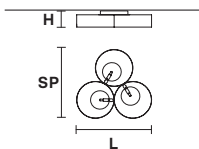

SOUND PL3

L 60 cm / 23.62"
SP 56 cm / 22.04"
H 14 cm / 5.51"

3×G9×40 W max (not included)

DOWN LED x 9 W CRI>90
3000 K - 1275 Nominal lm
Dimmable: PUSH + 1-10V