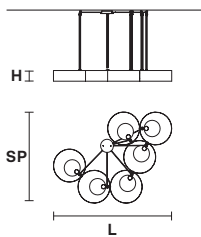

## Standard cables for all suspensions

**SOUND S1** 

**Ø** 30 cm / 11.81"  
**H** 60 cm / 23.62"  
 (with ROD B)\*

 1xG9x40 W max (not included)

**UP** LED x 3 W CRI>90  
 3000 K - 425 Nominal lm  
**DOWN** LED x 3 W CRI>90  
 3000 K - 425 Nominal lm  
**Dimmable:** PUSH + 1-10V

**SOUND OR6** 

**L** 120 cm / 47.24"  
**SP** 80 cm / 31.49"  
**H** 11 cm / 4.33"

 6xG9x40 W max (not included)

**UP** LED x 16,8 W CRI>90  
 3000 K - 2370 Nominal lm  
**DOWN** LED x 16,8 W CRI>90  
 3000 K - 2370 Nominal lm  
**Dimmable:** DALI + 1-10V + PUSH