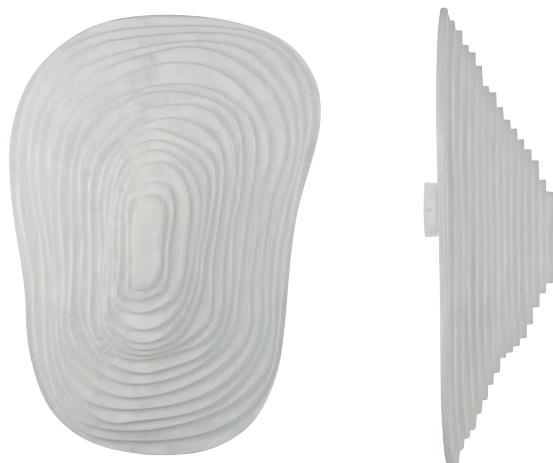

# NEBULIS ELISE FOUIN

WALL LAMP NEBULIS M  
REFERENCE 21881 ○ White

## COLORS MATERIALS DIMENSIONS LIGHTING

HEIGHT ..... 82 cm  
WIDTH ..... 60 cm  
DEPTH ..... 25 cm  
WEIGHT ..... X kg  
BASE..... Ø 10 cm ht. 2,5 cm

LAMPSHADE ..... silk  
BASE ..... metal

BULB ..... E27  
INCLUDED ..... No  
LED COMPATIBLE ..... Yes  
WATTAGE ..... 2x 15W max  
SWITCH/DIMMER ..... no