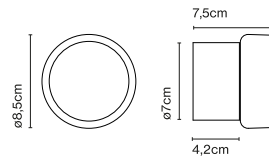

Dimmable

IP65

Power supply Dimmable

Code	Description	Dimming	Class
968-360	6W - 24V	On/off	II
968-223-23	20W - 24V	Triac	II
968-262	50W - 24V	Triac	II
968-227	35W - 24V	DALI	II
968-206	60W - 24V	DALI	II

info@marset.com
www.marset.com