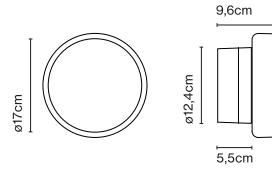

Roc Plus

Code
A701-502-35-27K
A701-502-39-27K

Finish
● White (RAL 9003)
● Black (RAL 9005)

Materials
Structure: Aluminium
Shade: Pressed glass

Dimmable: Yes
Integrated dimmer: No
Dimming protocols: Phase cut (Triac)

Dimmable

IP65

Product type: Wall / Ceiling
Light source: LED SMD 500mA 8,3W 2700K CRI90 1115lm
Luminaire: 220-240 VAC TRIAC 10,8W 540lm

Weight: Net 2,40 kg – Gross 2,86 kg
Package: 22,5 x 22,5 x 19 cm – 2,86 kg Vol – 0,0096 m³
LED included

Wire installation: Hardwired
Accessory: Filter to reduce glare (Included).