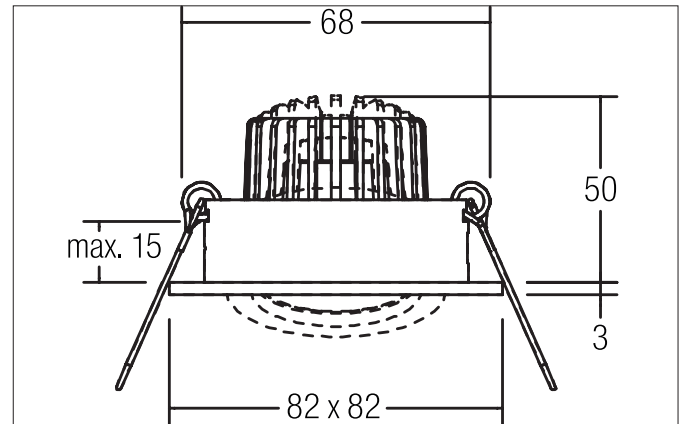

TIRREL-S LED recessed spot set, on/off switchable

Article no. 38144643

Light.
For Generations.**Tender**

LED recessed spot set, on/off switchable, Square. Toolless ceiling installation by installation springs. Ceiling cut-out Ø 68 mm, Installation depth 50 mm, Length 82 mm, Width 82 mm, Weight 0,245 kg. Reflector silver with rotationssymmetrical, deep, wide distributed light intensity. optimal light distribution due to a glass transparent cover. Luminous flux 680 lm, Power 1 x 6 W, Light colour warm white, Correlated color temprature (CCT) 3.000 K, Colour rendering index CRI > 80, Housing material: Aluminium / Glass, Colour: Titanium, Permissible ambient temperature (ta): -20 °C - +25 °C, Protection class (EN 61140): II, Degree of protection (DIN EN 60529): IP20, .With electronic driver, on/off switchable.

Product Benefits

- LED recessed spot in square design made of solid aluminum.
with LED module 6 W (3,000 K) and switchable converter.
- Ceiling cutout 68 mm, diameter 82 mm, installation depth 50 mm, IP20.
- Pivoting range 25°.
- Large color variation. Without visible snap ring.
- Classic, formally restrained design.
- In the same look also in GX5.3 or GU10 version and as a dimmable set (trailing-edge phase or DALI) and as a loudspeaker.
- In addition in the same surface structure and in the same color also available in round design.

TIRREL-S LED recessed spot set, on/off switchable

Article no. 38144643

Light.
For Generations.

Article data	
Article no.	38144643
GTIN	4251433906766
Series name	TIRREL-S
Short description	LED recessed spot set, on/off switchable
Material	Aluminium / Glass
Colour	Titanium
Type of surface	Matt
Shape	Square
Built-in diameter	68 mm
Installation depth	50 mm
Length	82 mm
Width	82 mm
Height	3 mm
Weight	0.245 kg