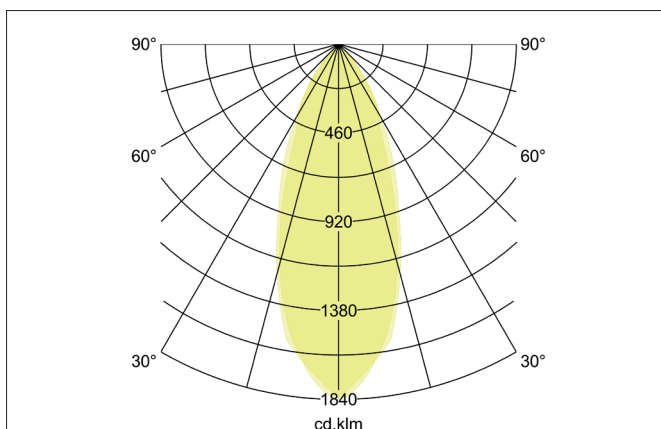

TIRREL-S LED recessed spot set, on/off switchable

Article no. 38144643

Light.
For Generations.**Tender**

LED recessed spot set, on/off switchable, Square. Toolless ceiling installation by installation springs. Ceiling cut-out Ø 68 mm, Installation depth 50 mm, Length 82 mm, Width 82 mm, Weight 0,245 kg. Reflector silver with rotationssymmetrical, deep, wide distributed light intensity. optimal light distribution due to a glass transparent cover. Luminous flux 680 lm, Power 1 x 6 W, Light colour warm white, Correlated color temprature (CCT) 3.000 K, Colour rendering index CRI > 80, Housing material: Aluminium / Glass, Colour: Titanium, Permissible ambient temperature (ta): -20 °C - +25 °C, Protection class (EN 61140): II, Degree of protection (DIN EN 60529): IP20, .With electronic driver, on/off switchable.

Product Benefits

- LED recessed spot in square design made of solid aluminum.
with LED module 6 W (3,000 K) and switchable converter.
- Ceiling cutout 68 mm, diameter 82 mm, installation depth 50 mm, IP20.
- Pivoting range 25°.
- Large color variation. Without visible snap ring.
- Classic, formally restrained design.
- In the same look also in GX5.3 or GU10 version and as a dimmable set (trailing-edge phase or DALI) and as a loudspeaker.
- In addition in the same surface structure and in the same color also available in round design.

Lighting technology	
Colour temperature	3.000 K
Light colour	White
Light output	Direct
Luminous flux	680 lm
System efficiency	113 lm/W
Colour rendering	CRI > 80
Reflector	High-gloss
Reflektorfarbe	silver
Beam angle	38°
Light sharing	Symmetric
Adjustable color temperature	No