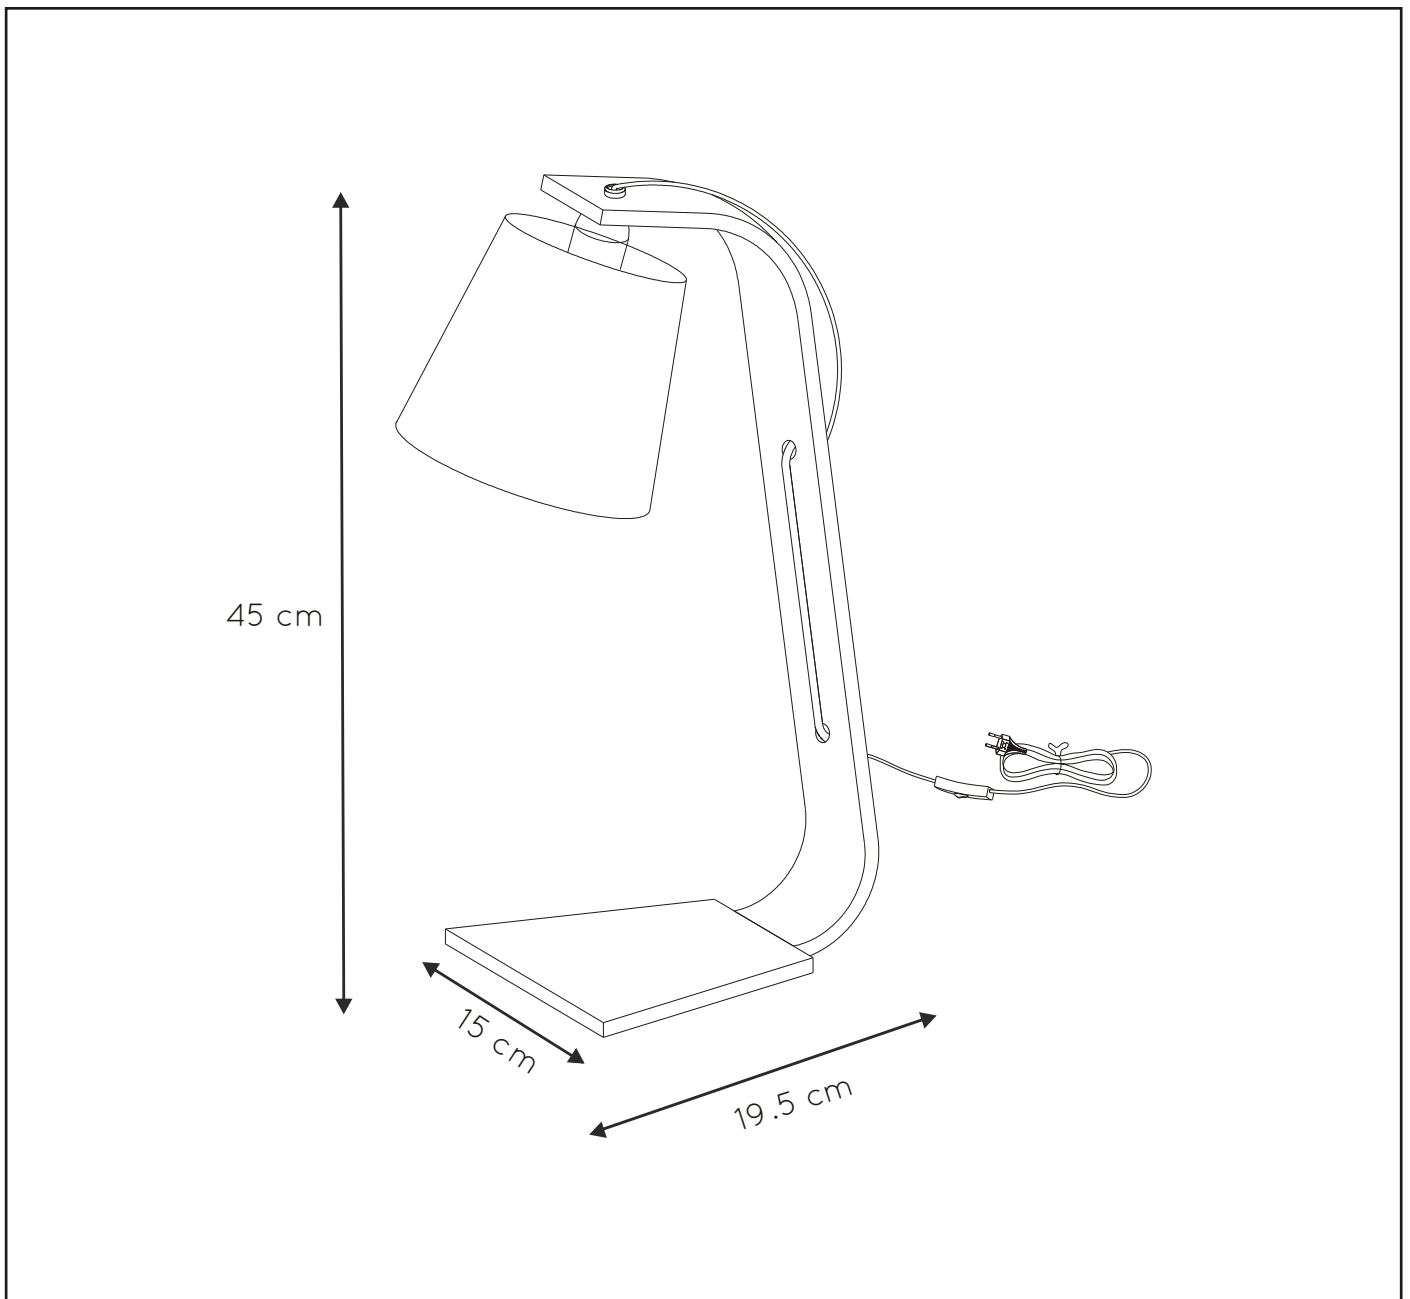

LUCIDE

TECHNICAL DRAWING & DIMENSIONS

NORDIC

Item number : 06502/81/31

EAN code : 5411212060839

For more specifications, dimensions please visit
www.lucide.com