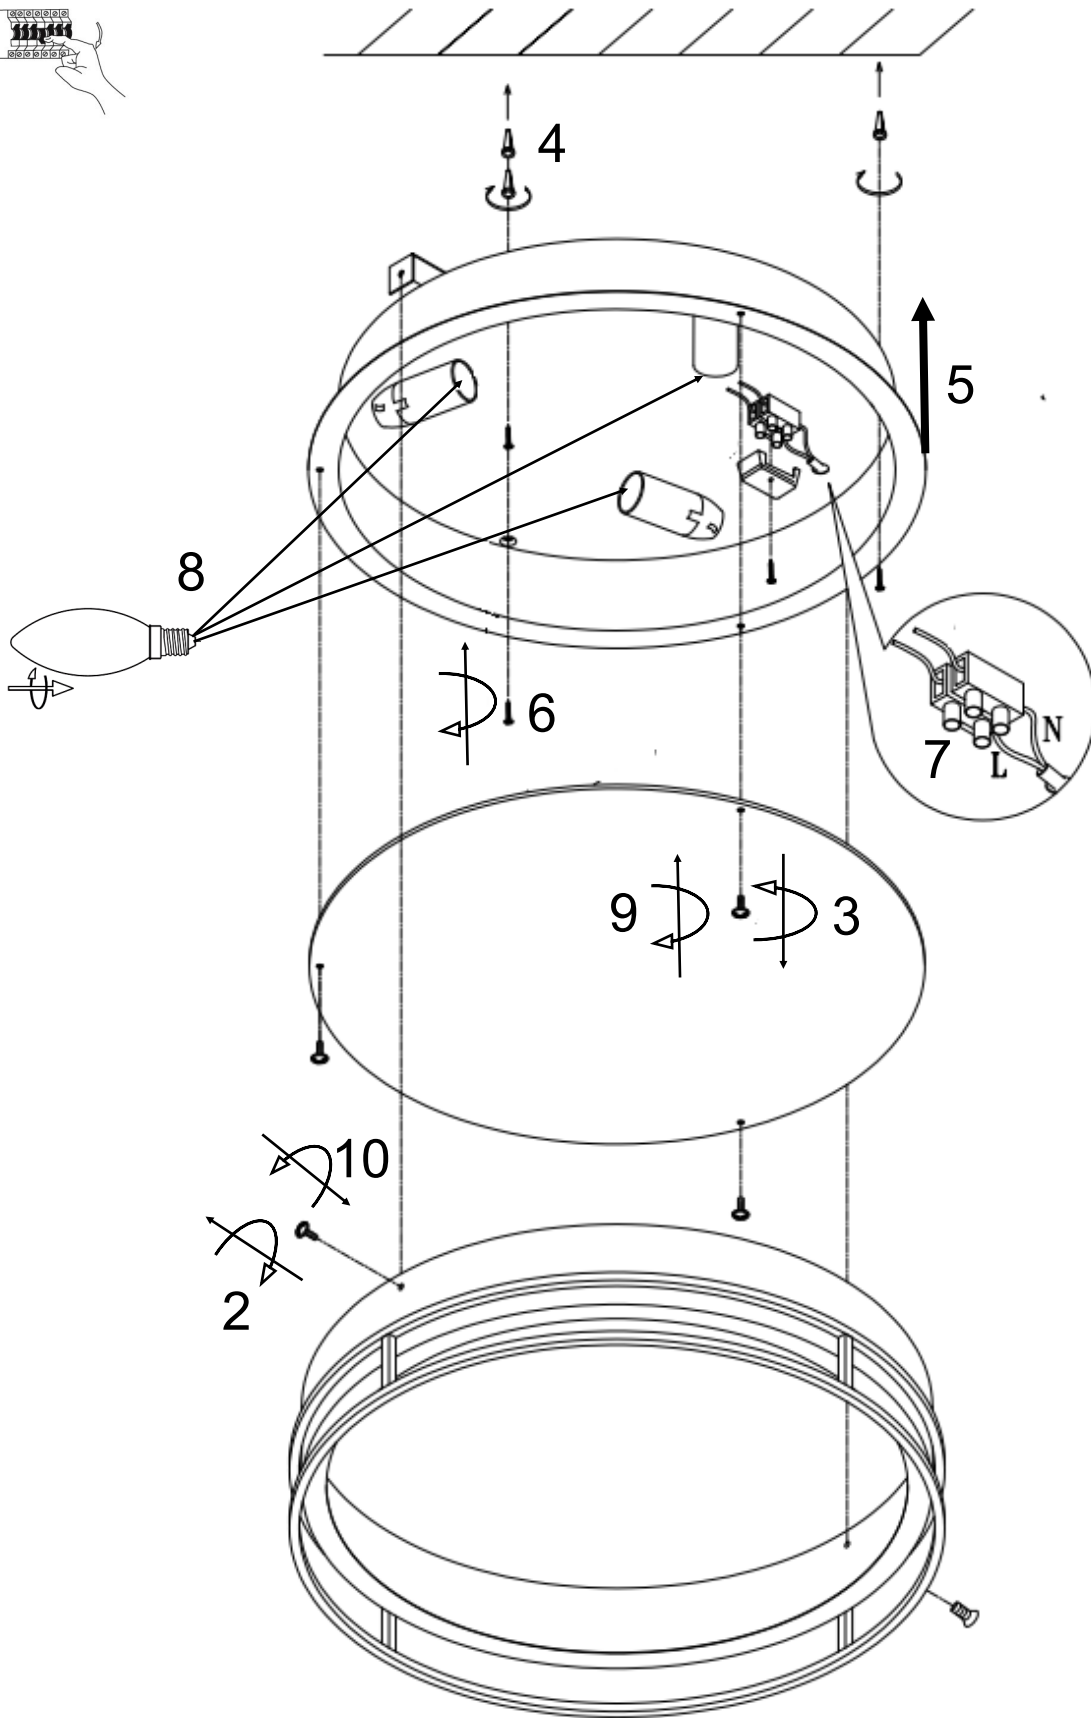

1

11

IP44

MAINS SUPPLY

LIGHT FITTING

LIVE - Possible colours : Red or Brown  LIVE
 NEUTRAL - Possible colours : Black or Blue  NEUTRAL

APPROVED
 12/5/2023
 ISSUE 1
