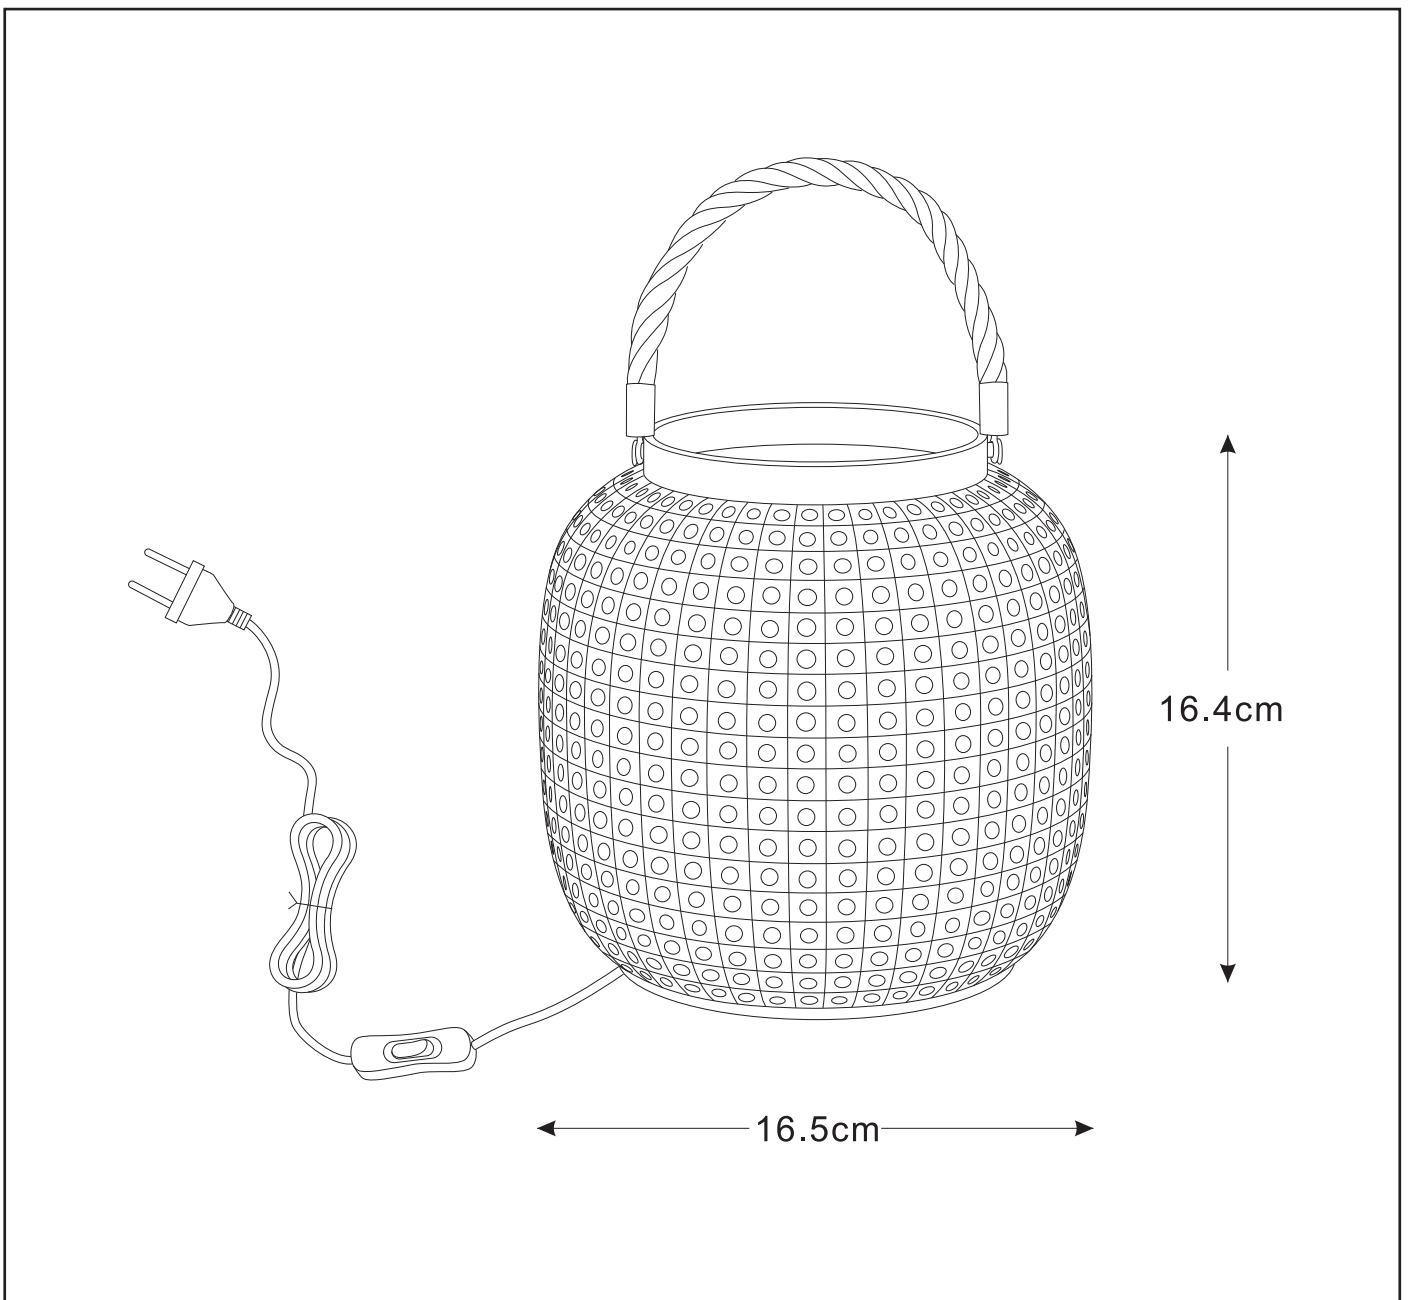

SAFIYA

item number : 13525/01/31

EAN code : 5411212133939

item number : 13525/01/36

EAN code : 5411212133946

For more specifications, dimensions please visit

www.lucide.com