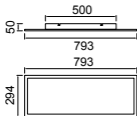

# Lindby

UOM: mm

**Art.-No.: 9956067**

incl. 4x LED L9001044  
4600lm Modul  
2400lm @ 2700K Lamp  
2700lm @ 6500K Lamp  
36W LED  
40W Total  
230V~50Hz  
2700 6500K  
CRI >80  
20000 h  
15000 ON/ OFF

IP20