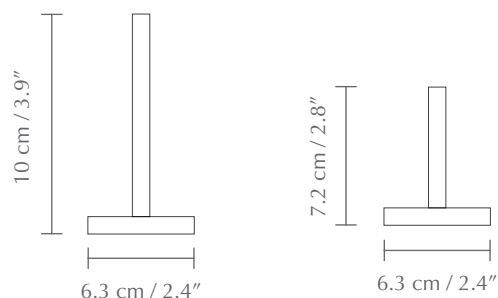

ORDERING INFORMATION

Asteria mini steel metal cover	EU #4174
Asteria medium steel metal cover	EU #4172
Asteria mini black metal cover	EU #4175
Asteria medium black metal cover	EU #4173