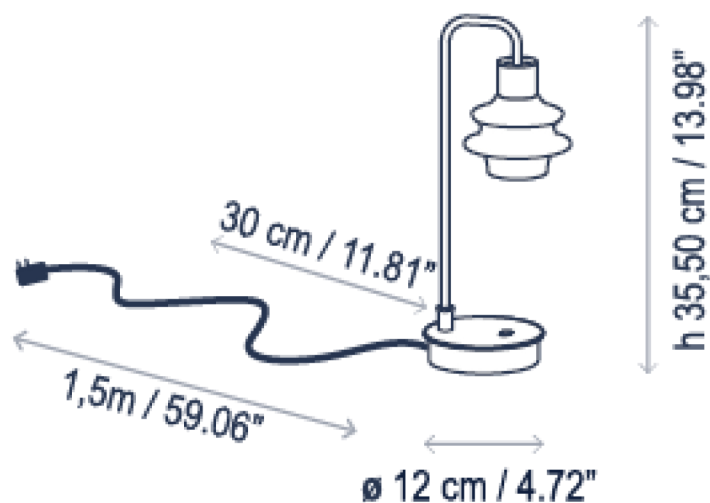

Interruptor en el cable / Through cord switch

Interruptor Proxy Dimmer / Proxy Dimmer Switch

Este modelo está disponible con pantalla Drip y Drop.

*This model is available with both Drip & Drop glass shade.*

Drip glass

Drop glass