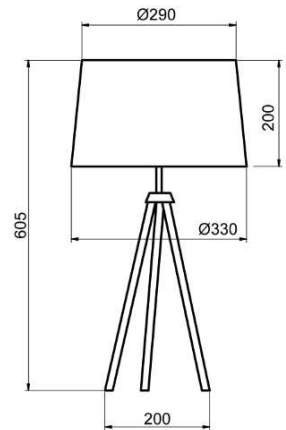

TROPIC LT

+ THE TRIPOD'S STABILITY

Elegant and classic, the TROPIC table lamp is carried by three sober and slender stems. Matching translucent laminated lampshade with internal chromed face. Painted metal tripod with colored textile cable. Product delivered without bulb. Materials: epoxy lacquered or chromed steel / laminated fabric / synthetic.