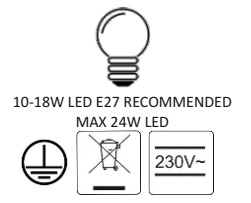

3x

3x

10-18W LED E27 RECOMMENDED  
MAX 24W LED

230V~