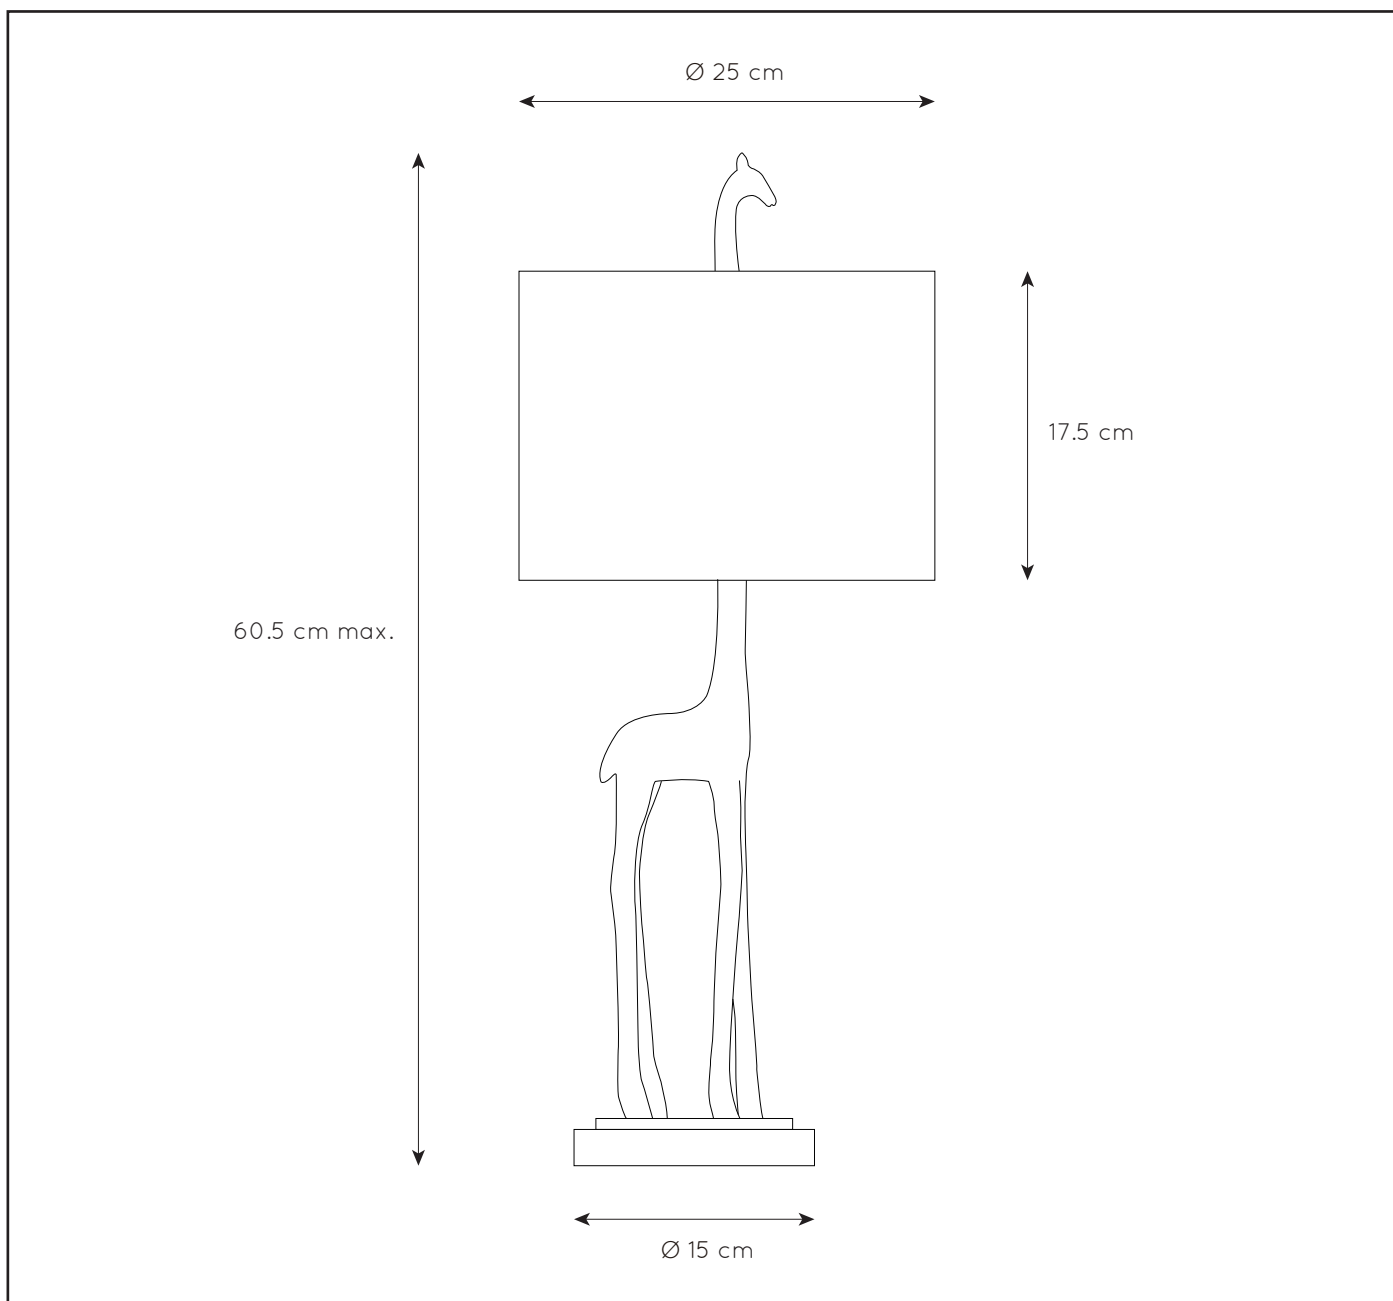

LUCIDE

GENERAL SPECIFICATIONS

**RECOMMENDED LUCIDE  
LIGHT SOURCE**

**49042/05/62**

Light source dimmable : Yes

Light source incl. : No

**General**

**Dimensions LxWxH :** 25 cm x 25 cm x 60.5 cm

**Height minimum :** 60.5 cm

**Height maximum :** 60.5 cm

**Dimensions shade LxWxH :** Ø25 cm x 17.5 cm

**Main material :** Metal + Poly + Fabric

**Ceiling rose material :** None

**Color :** Gold and Brown

**Style :** Retro

**Shape :** Other

**Weight :** 1.30 kgs

**Warranty :** 2 years

**Product specifications**

**Dimmable :** No

**Light direction :** Around (Diffuse)

**Adjustable in height :** No

# MISS TALL

Item number : 10506/81/02

EAN code : 5411212105424

For more specifications, dimensions please visit  
[www.lucide.com](http://www.lucide.com)