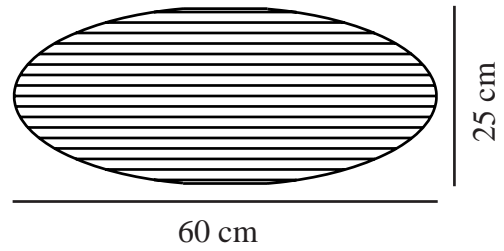

VILLO 60 | LAMP SHADE | PURPLE

2213253207

nordlux®

Maximum bulb wattage (W): 15
Parallel connection: False

Primary material: Paper
Secondary material: Metal
Colour: Purple

Height (cm): 24
Width (cm): 60
Shade Diameter (cm): 60
Length (cm): 60

EAN: 5704924018855
TUN: 2378758
Item Number: 2213253207
Pcs Per Master Carton: 12

Sales Box Height (cm): 0.5
Sales Box Width(cm): 62
Sales Box Depth (cm): 63
Sales Box Volume m³ : 0.002
Product net weight (kg): 0.165