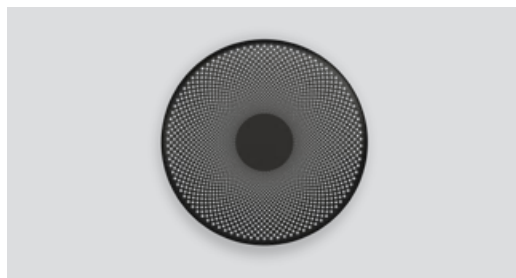

# Glint

Glint wall white  
– Item no. 265

Glint wall brass  
– Item no. 266

Glint wall aluminium  
– Item no. 267

Glint wall black  
– Item no. 268

## Product type: Wall lamp

**Design:** Felix Isidorsson, 2022

**Shade material:** Steel, brass or aluminium

**Shade colour:** White, brushed brass, brushed aluminium or black

**Body material:** Steel

**Body colour:** White or black (black version only)

**Wire:** White (white and brass versions), black (black version) or transparent (aluminium version), 200 cm (with on/off switch)

**Bulb:** Integrated and dimmable LED 6 W, 550 lm, 3000 K, CRI > 85.

**Voltage:** 220V - 240V - 50/60Hz

**Net weight:** 1.2 kg (white, black and brass versions), 0.8 kg (aluminium version)

**Minimum order size:** 2

**Spare parts available:** LED module