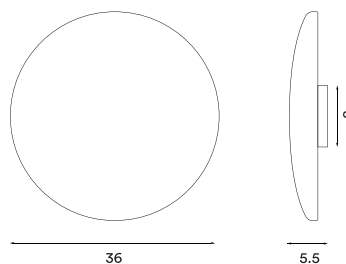

**Wire:** White (white and brass versions), black (black version) or transparent (aluminium version), 200 cm (with on/off switch)

**Bulb:** Integrated and dimmable LED 6 W, 550 lm, 3000 K, CRI > 85.

**Voltage:** 220V - 240V - 50/60Hz

**Net weight:** 1.2 kg (white, black and brass versions), 0.8 kg (aluminium version)

**Minimum order size:** 2

**Spare parts available:** LED module

## Dimensions and light direction: