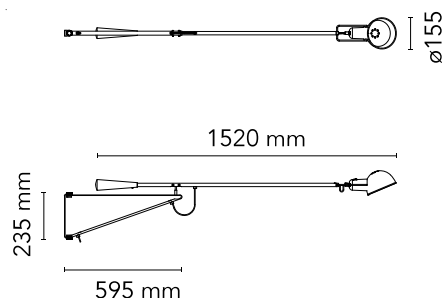

FLOS

■ A0320030 Black

265 Small

Designed by Paolo Rizzatto, 1973

Halogen - 75W

Wall lamp providing direct light. Painted steel adjustable arm and reflector. Chrome-plated brass reflector support. Cast iron tapered counterweight. Painted steel wall fixture.

Are you a professional and your project needs consulting and support?

[BOOK AN APPOINTMENT](#)

Main specifications

EAN	8059607606261
Mounting	Wall
Environment	Indoor dry location
Light source type	Bulb
Lamp category	Halogen
Lamp holder	E27
Ilcos	HSGSA
Number of heads	1
Power (W)	75

Physical

Colour	Black
Cord length (mm)	2030
Net weight (kg)	5
Package volume (m3)	0.09
IP	20

Photometric

Lighting type	Direct
Light distribution	Asymmetric

Electrical

Insulation class	II
Frequency (Hz)	50/60
Main voltage (Vac)	220-250
Dimmable	No
Dimming interface	Switch Integrated (Not Dimmable)
Cord length (mm)	2030
Plug type	Type C
Batteries inside	No
Charging min time	No