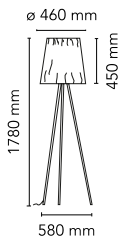

Rosy Angelis

by Philippe Starck , 1994

Floor lamp providing diffused light. Special ultra-lightweight fabric shade. Aluminum stems. Foam polycarbonate lamp-holder.

Mounting	Floor
Environment	Indoor
Weight	1.6 Kg
Light sources available	1 x LED 8W E27 740lm 2700K [e] cod. RF25323 Dimmable 1 x LED 8W E27 740lm 3000K [e] cod. RF25317 Dimmable
Emergency	Without
Switching	0-100% rotary dimmer located inside the lamp-holder and operated by a sleek satin-finished aluminium stem
Dimmer	Included
Voltage	220-240V
Power	MAX 150W
Battery	No
Supply included	Yes
Cord Length	2500 mm
Materials	Aluminum, Fabric
Colors	● F6160020 - Grey