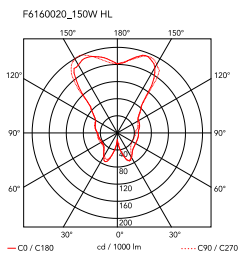

Rosy Angelis

by Philippe Starck , 1994

Floor lamp providing diffused light. Special ultra-lightweight fabric shade. Aluminum stems. Foam polycarbonate lamp-holder.

Mounting	Floor
Environment	Indoor
Weight	1.6 Kg
Light sources available	1 x LED 8W E27 740lm 2700K [e] cod. RF25323 Dimmable 1 x LED 8W E27 740lm 3000K [e] cod. RF25317 Dimmable
Emergency	Without
Switching	0-100% rotary dimmer located inside the lamp-holder and operated by a sleek satin-finished aluminium stem
Dimmer	Included
Voltage	220-240V
Power	MAX 150W
Battery	No
Supply included	Yes
Cord Length	2500 mm
Materials	Aluminum, Fabric
Colors	● F6160020 - Grey