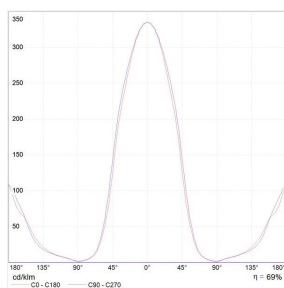

FEATURES

- Article Code: **A044750**
- Colour: **Aluminium**
- Installation: **Wall**
- Material: **Aluminium**
- Series: **Design Collection**
- design by: **Michele De Lucchi, Giancarlo Fassina**

DIMENSIONS

- Height: **cm 23**
- Depth: **cm 25**
- Glow Wire Test: **750°**

SOURCES INCLUDED

- Category: **Led**
- Number: **1**
- Watt: **10W**
- Color temperature (K): **3000K**
- CRI: **90**

LUMINAIRE

- Watt: **10W**
- Voltage: **220V-240V**
- Delivered lumens output: **632lm**
- CCT: **3000K**
- Efficiency: **70%**
- Efficacy: **63.18lm/W**
- CRI: **90**
- Dimmer Typology: **Microswitch Dimmer**

Notes

LED - with switch dimmer.