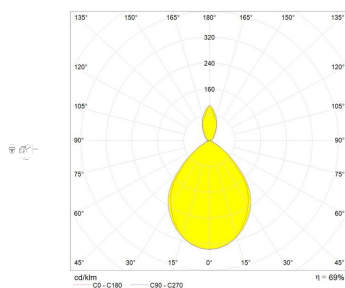

FEATURES

- Article Code: **A044750**
- Colour: **Aluminium**
- Installation: **Wall**
- Material: **Aluminium**
- Series: **Design Collection**
- design by: **Michele De Lucchi, Giancarlo Fassina**

DIMENSIONS

- Height: **cm 23**
- Depth: **cm 25**
- Glow Wire Test: **750°**

SOURCES INCLUDED

- Category: **Led**
- Number: **1**
- Watt: **10W**
- Color temperature (K): **3000K**
- CRI: **90**

LUMINAIRE

- Watt: **10W**
- Voltage: **220V-240V**
- Delivered lumens output: **632lm**
- CCT: **3000K**
- Efficiency: **70%**
- Efficacy: **63.18lm/W**
- CRI: **90**
- Dimmer Typology: **Microswitch Dimmer**

Notes

LED - with switch dimmer.