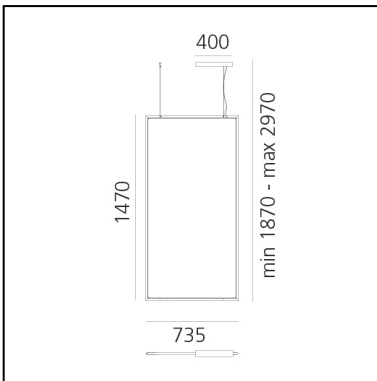

## LUMINAIRE

- Watt: **52W**
- Voltage: **220-240V**
- Delivered lumens output: **4002lm**
- CCT: **3000K**
- Efficiency: **55%**
- Efficacy: **76.97lm/W**
- CRI: **90**
- Dimmable Typology: **Push & APP**

## DIMENSIONS

- Length: **cm 73.5**
- Width: **cm 1.7**
- Height: **cm 147**
- Max Height from ceiling: **cm 297**