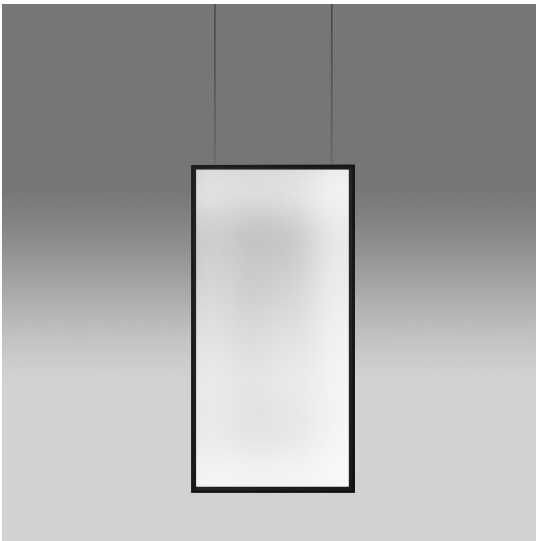

# Discovery Space Rectangular - Bronze - App Compatible

Ernesto Gismondi

IP20    Dimmerable: 

## LUMINAIRE

- Watt: **52W**
- Voltage: **220-240V**
- Delivered lumens output: **4002lm**
- CCT: **3000K**
- Efficiency: **55%**
- Efficacy: **76.97lm/W**
- CRI: **90**
- Dimmable Typology: **Push & APP**

## DESCRIPTION

Discovery is an unobtrusive, utterly absent and immaterial element. Its volume is only perceived when switched on, thanks to the light that outlines the central emitting surface. The result is a uniform light, ideal for working environments. The company's great optoelectronic skills, combined with a thorough culture of design and with technological know-how, produces a perfectly all-purpose and surprising solution, which translates innovation into emotional perception.

## DIMENSIONS

- Length: **cm 73.5**
- Width: **cm 1.7**
- Height: **cm 147**
- Max Height from ceiling: **cm 297**