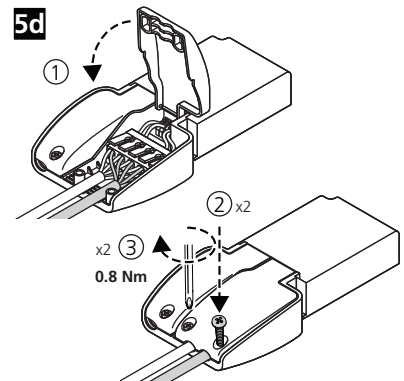

Total Max. 7A

5c

3d Integrated sensor

4d(i) 220-240V~ + Switch-Dim

4d(ii) 220-240V~ + Switch-Dim

Total Max. 8A

5d

6