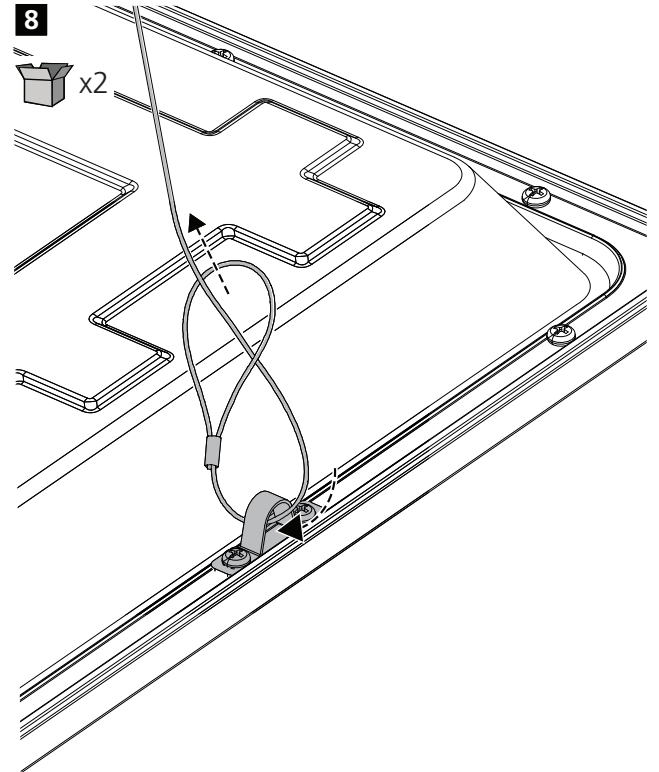

3c Bluetooth driver

4c(i) 220-240V~

4c(ii) 220-240V~

Total Max. 7A

5c

3d Integrated sensor

4d(i) 220-240V~ + Switch-Dim

4d(ii) 220-240V~ + Switch-Dim

Total Max. 8A

5d

6

8

7 a b c

7 d