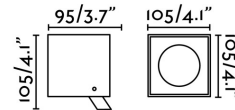

Material: Aluminium with a transparent glass

Recommended bulb:

Length: 91 mm

Net Width: 103 mm

Height: 140 mm

Net Weight: 1.09 kg

Volume: 0.00338 m3

8421776166363