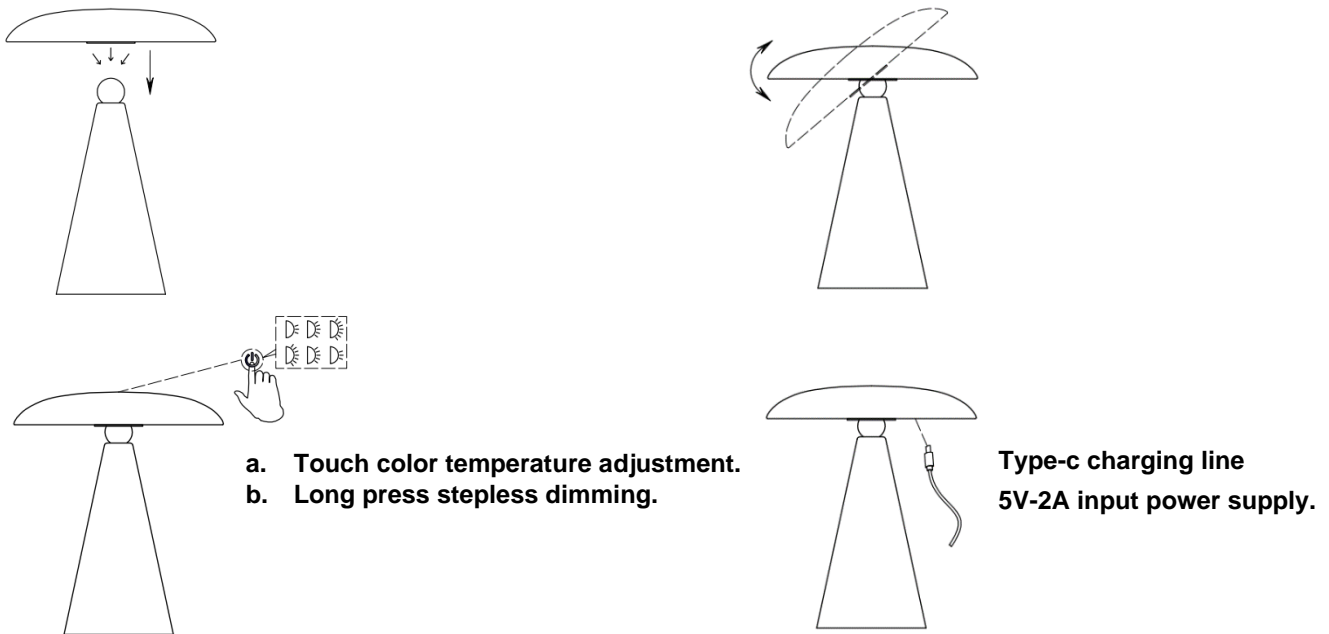

KINOKO (キノコ)
CCT DIM RECHARGEABLE LED TABLE LAMP

Rated Voltage DC5V, 2A

To ensure correct function and safety, please read and follow all instructions carefully before assembly, installation and use of this luminaire. Please keep instructions for future reference.

Safety Precautions

- Select a suitable location for the portable luminaire: Ensure it is on a flat and stable surface.
  - This portable luminaire is suitable for indoor use only.
  - Do not place flammable material near or over the portable luminaire.
- This portable luminaire contains battery that is non-replaceable.
- This portable luminaire can only be powered at a safe extra low voltage (DC 5V).
- TYPE C USB charging port: When charging, the LED keeps lighting up in red to indication the battery is charging until the battery is fully charged and then turns green. The green light indicates that the charging is complete.
- The light source of this luminaire is not replaceable; when the light source reaches its end of life, the whole luminaire shall be replaced. There are no serviceable parts, do not attempt to dismantle or open the luminaire.

Installation Directions

Specifications

SKU #	56920149	56920249	56920349	56920449	56920549	56920649
Rated Voltage	DC5V 2A					
Rated Wattage	4W					
Lighting source	This product contains a light source of energy efficiency class F					
LED Specs	480 lumens, 2700K/ 4000K/ 6500K, CRI >90, Dimmable					
Charging port:	Type -C					
Time:	Charging Time: 4-6H/ Enduring time: 8-10H					
Battery	Built-in Rechargeable Li-ion battery ((Non-replaceable, Type-C USB charging)					
Weight	1kg					
Dimensions	H: 265mm Dia: 230mm