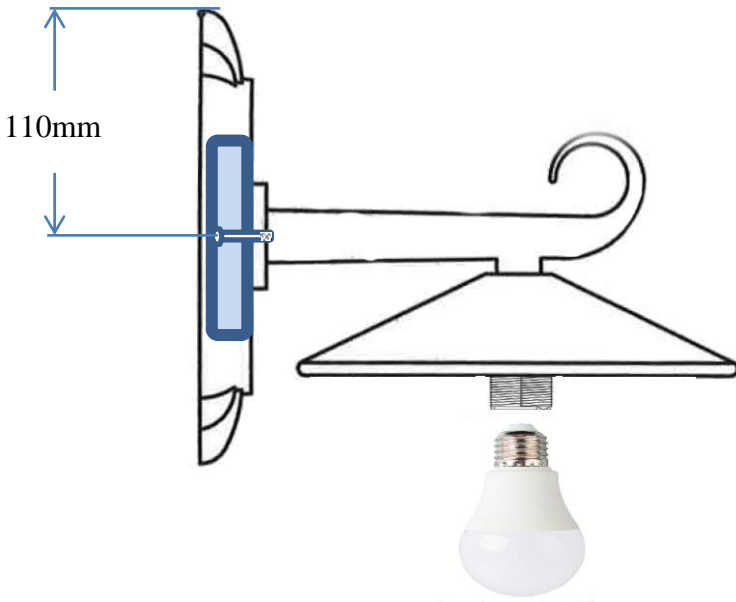

# Hereford Grande Wall Down Lantern

**Stock Code:** BL21/G BLACK

Wall lantern

## Product Description

Typically English in appearance, these unique round lanterns offer decorative elegance yet functional appeal. Fully crafted in die-cast aluminium, these lanterns come with a 5 year anti-corrosion guarantee and are available in Black finish only. Corner bracket C/BKT5 is available for wall models.

## Product Attributes

- Weight: 2.1 kg
- Fitting Height: 345mm
- Width/Diameter: 200mm
- Projection: 240mm
- Back plate Height: 210mm
- Back plate Width: 95mm
- Back plate Projection: 25mm
- Finish: Black
- Build Materials: Die-Cast Aluminium, Glass
- Max Wattage: 1 x 100W E27
- Voltage: 220-240v 50hz
- Number of lamps: One
- Bulb Included: No
- IP Rating: IP43
- Class I/II: Class I
- Product Type: Wall Lantern
- Box Dimensions: 25.5x20.5x36cm
- Barcode: EAN 5024005466505
- Anti-corrosion guarantee: 5 years
- Family: Hereford

CABLE  
ENTRY

RETAINING  
BOLTS

WALL  
MOUNTING  
HOLES

WALL  
MOUNTING  
BOX (SIDE VIEW)

WALL MOUNTING BOX  
76mm x 20mm