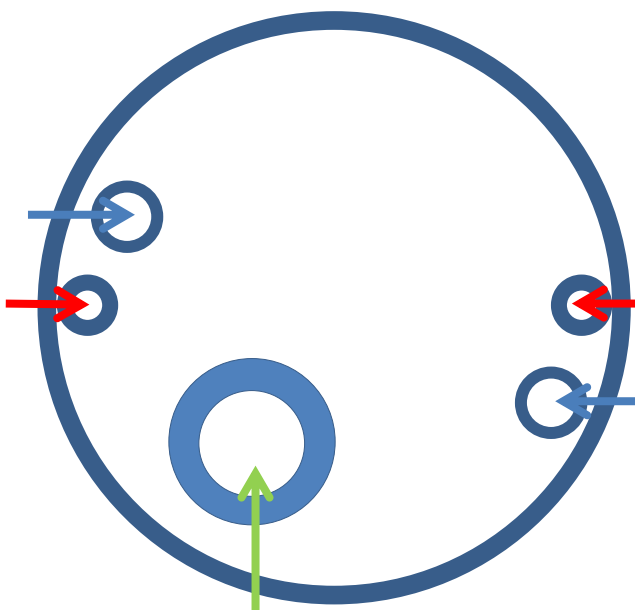

# Hereford Grande Wall Down Lantern

**Stock Code:** BL21/G BLACK

Wall lantern

## Product Description

Typically English in appearance, these unique round lanterns offer decorative elegance yet functional appeal. Fully crafted in die-cast aluminium, these lanterns come with a 5 year anti-corrosion guarantee and are available in Black finish only. Corner bracket C/BKT5 is available for wall models.

## Product Attributes

- Weight: 2.1 kg
- Fitting Height: 345mm
- Width/Diameter: 200mm
- Projection: 240mm
- Back plate Height: 210mm
- Back plate Width: 95mm
- Back plate Projection: 25mm
- Finish: Black
- Build Materials: Die-Cast Aluminium, Glass
- Max Wattage: 1 x 100W E27
- Voltage: 220-240v 50hz
- Number of lamps: One
- Bulb Included: No
- IP Rating: IP43
- Class I/II: Class I
- Product Type: Wall Lantern
- Box Dimensions: 25.5x20.5x36cm
- Barcode: EAN 5024005466505
- Anti-corrosion guarantee: 5 years
- Family: Hereford