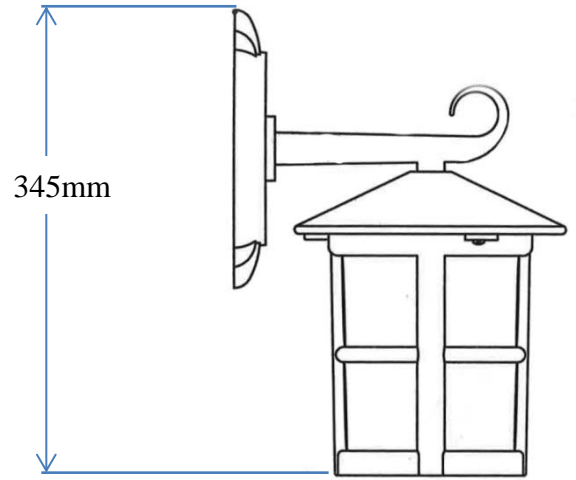

# Hereford Grande Wall Down Lantern

**Stock Code:** BL21/G BLACK

Wall lantern

## Product Description

Typically English in appearance, these unique round lanterns offer decorative elegance yet functional appeal. Fully crafted in die-cast aluminium, these lanterns come with a 5 year anti-corrosion guarantee and are available in Black finish only. Corner bracket C/BKT5 is available for wall models.

## Product Attributes

- Weight: 2.1 kg
- Fitting Height: 345mm
- Width/Diameter: 200mm
- Projection: 240mm
- Back plate Height: 210mm
- Back plate Width: 95mm
- Back plate Projection: 25mm
- Finish: Black
- Build Materials: Die-Cast Aluminium, Glass
- Max Wattage: 1 x 100W E27
- Voltage: 220-240v 50hz
- Number of lamps: One
- Bulb Included: No
- IP Rating: IP43
- Class I/II: Class I
- Product Type: Wall Lantern
- Box Dimensions: 25.5x20.5x36cm
- Barcode: EAN 5024005466505
- Anti-corrosion guarantee: 5 years
- Family: Hereford