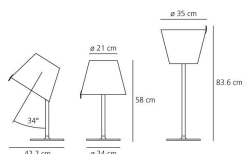

LUMINAIRE

- Watt: **104W**
- Voltage: **220V-240V**
- Delivered lumens output: **967lm**
- CCT: **2800K**
- Efficiency: **58%**
- Efficacy: **9.3lm/W**
- CRI: **100**

Notes

Adjustable diffuser into three different positions.

PRODUCT CODE: 0315020A

FEATURES

- Article Code: **0315020A**
- Colour: **Natural**
- Installation: **Table**
- Material: **Aluminium, zamak, silk satin fabric and technopolymer**
- Series: **Design Collection**
- Environment: **Indoor**
- Area contract: **Hospitality, Residential**
- Emission: **Diffused And Direct, indirect**
- design by: **Adrien Gardère**

DIMENSIONS

- Height: **cm 58**
- Diameter: **cm 35**
- Base Diameter: **cm 24**
- Max Extension Height: **cm 83.6**
- Impact Resistance: **N/D**
- Glow Wire Test: **650°**

NOT INCLUDED SOURCES

- Category: **HALO**
- Number: **2**
- Watt: **57W**
- Socket: **E27**
- Color Rendering: **2800K**

ALTERNATIVE SOURCES

- Category: **LED RETROFIT**
- Number: **2**
- Watt: **8W**
- Delivered lumens output: **900lm**
- Socket: **E27**