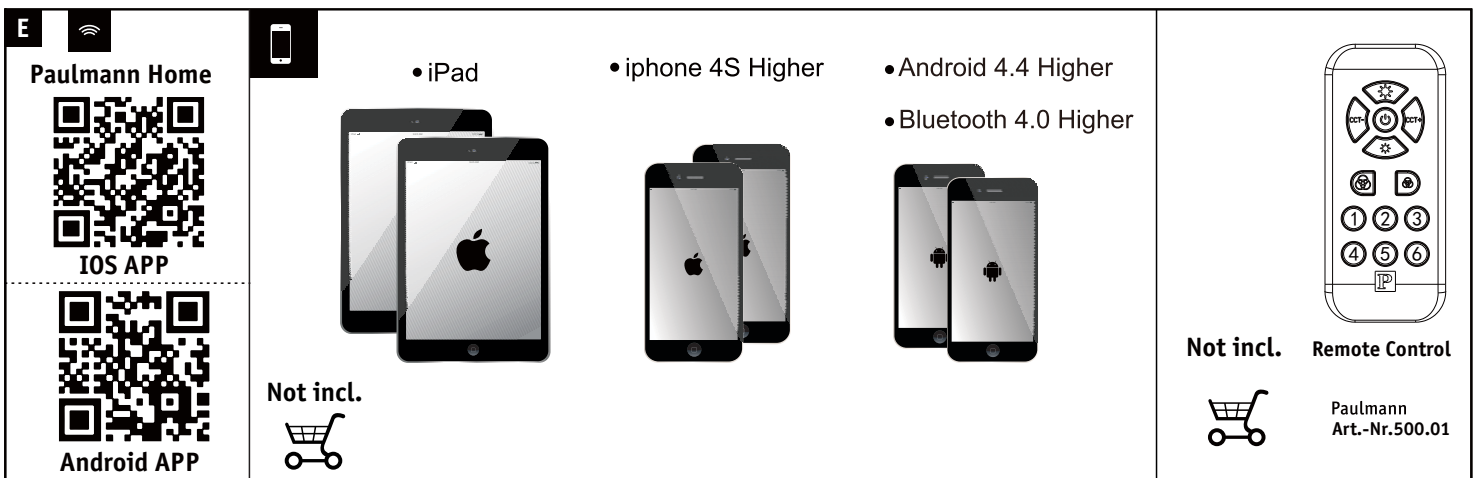

Hiermit erklärt Paulmann Licht, dass der Funkanlagentyp Art.-Nr: 500.38 Richtlinie 2014/53/EU entspricht. Der vollständige Text der EU-Konformitätserklärung ist unter der folgenden Internetadresse verfügbar: " www.paulmann.de

Zugelassen für den Betrieb in allen Ländern der EU / Approved for operating in all European countries

CE: Konform mit / in accordance with / conformément a 2014/30/EU, 2014/53/EU <http://www.paulmann.com/de/de/b2b-haendler-log-in.html>

Funk-Frequenz 2,4 GHz - 2,4835 GHz. Abgestrahlte Energie 10mW

doesn't apply for the geographical area within a radius of 20km from the centre on "Ny Alesund"