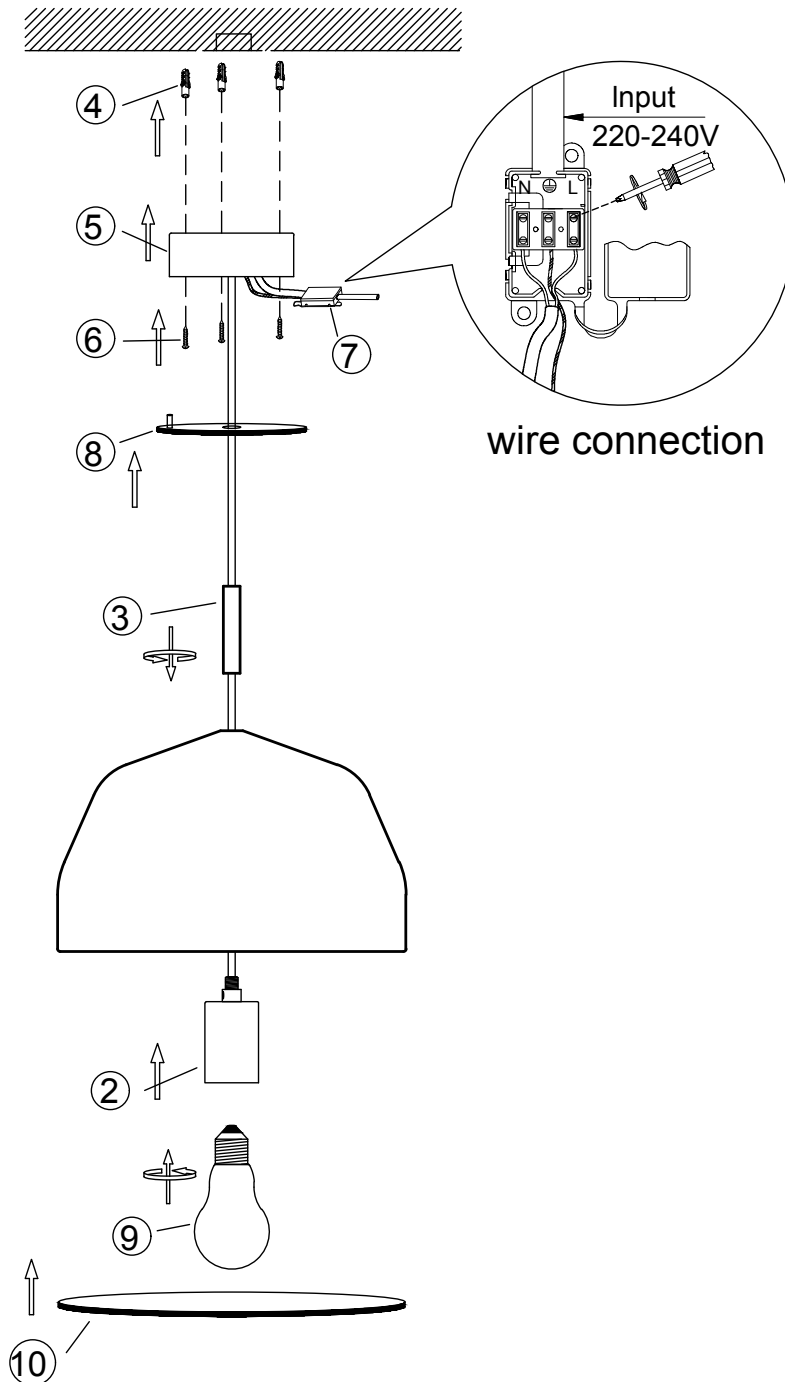

miloox®

MY CODE IS: 1744.326

Design: Arch. Davide Negri
Imported by **MILOOX**
a brand by Sforzin Illuminazione
Viale dell'industria 21 . 20037
Paderno Dugnano . Milano . Italy
Made in China

TYPE: **E27 LED**
1 x MAX 20W
A max : Ø 50 mm
B max : 100 mm