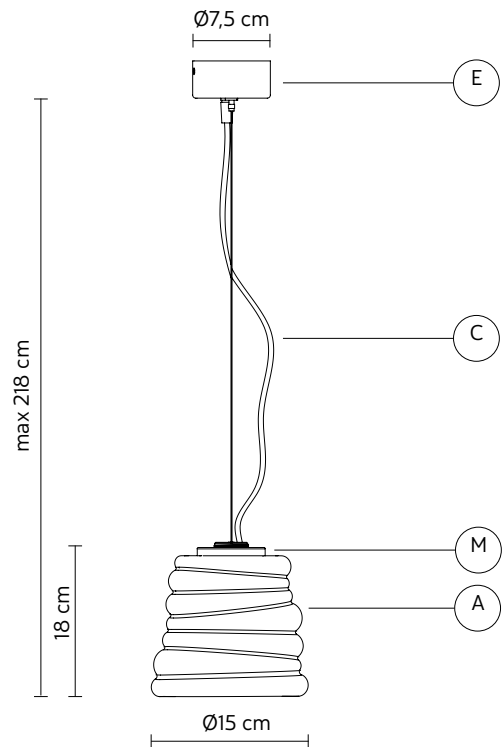

BIBENDUM pendant

Paola Navone design

year 2019

DATA SHEET - SE198AT INT

LAMPSHADE "A"

material glass
colour transparent

KIT LED "M"

material aluminum
colour matt black

CEILING CUP "E"

material metal
colour matt black

ELECTRICAL CABLE "C"

colour white fabric cable

ELECTRICAL SYSTEM

source LED 8W dimmable
800lumen 3000K
CRI ≥80 class A+

PACKAGING

n° cartons 1
net weight/kg 0,9
gross weight/kg 1,4
packaging/cm 24x24x39

LIGHT EMISSION

unidirectional

direct
filtered
indirect
absence

COLLECTION

also available E27 version

COMPLIANT WITH

IEC 60598-1:2014
EN 60598-1:2015

degree of protection IP20
LED equipped