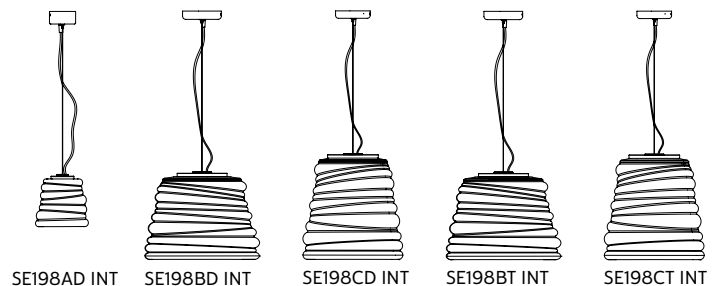

BIBENDUM pendant

Paola Navone design

year 2019

DATA SHEET - SE198AT INT

LAMPSHADE "A"

material glass
colour transparent

KIT LED "M"

material aluminum
colour matt black

CEILING CUP "E"

material metal
colour matt black

ELECTRICAL CABLE "C"

colour white fabric cable

ELECTRICAL SYSTEM

source LED 8W dimmable
800lumen 3000K
CRI ≥80 class A+

PACKAGING

n° cartons 1
net weight/kg 0,9
gross weight/kg 1,4
packaging/cm 24x24x39

LIGHT EMISSION

unidirectional

direct
filtered
indirect
absence

COLLECTION

also available E27 version

COMPLIANT WITH

IEC 60598-1:2014
EN 60598-1:2015

degree of protection IP20
LED equipped