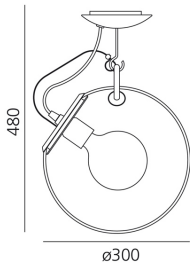

Miconos Ceiling - Satin brass

Ernesto Gismondi

IP20     Dimmerable: 

LUMINAIRE

- Watt: **15W**
- Voltage: **220V-240V**
- Delivered lumens output: **1372lm**
- CCT: **2700K**
- Efficiency: **90%**
- Efficacy: **91.48lm/W**
- CRI: **80**

PRODUCT CODE: A022810

FEATURES

- Article Code: **A022810**
- Colour: **Satin brass**
- Installation: **Ceiling**
- Material: **Blown glass, steel**
- Series: **Design Collection**
- Environment: **Indoor**
- Area contract: **All projects**
- Emission: **Diffused And Direct**
- design by: **Ernesto Gismondi**

DIMENSIONS

- Height: **cm 48**
- Diameter: **cm 30**

NOT INCLUDED SOURCES

- Category: **FLUO**
- Number: **1**
- Watt: **23 W**
- Socket: **E27**
- Color temperature (K): **3000K**
- Class: **A**

ALTERNATIVE SOURCES

- Category: **LED RETROFIT**
- Number: **1**
- Watt: **15W**
- Delivered lumens output: **1150lm**
- Socket: **E27**