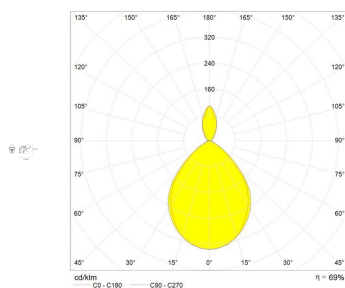

## LUMINAIRE

- Watt: **10W**
- Voltage: **220V-240V**
- Delivered lumens output: **593lm**
- CCT: **2700K**
- Efficiency: **70%**
- Efficacy: **59.3lm/W**
- CRI: **90**

## DIMENSIONS

- Height: **cm 23**
- Depth: **cm 25**
- Glow Wire Test: **750°**

## SOURCES INCLUDED

- Category: **Led**
- Number: **1**
- Watt: **10W**
- Color temperature (K): **2700K**
- CRI: **90**