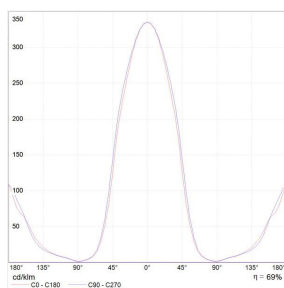

## LUMINAIRE

- Watt: **10W**
- Voltage: **220V-240V**
- Delivered lumens output: **593lm**
- CCT: **2700K**
- Efficiency: **70%**
- Efficacy: **59.3lm/W**
- CRI: **90**

## SOURCES INCLUDED

- Category: **Led**
- Number: **1**
- Watt: **10W**
- Color temperature (K): **2700K**
- CRI: **90**