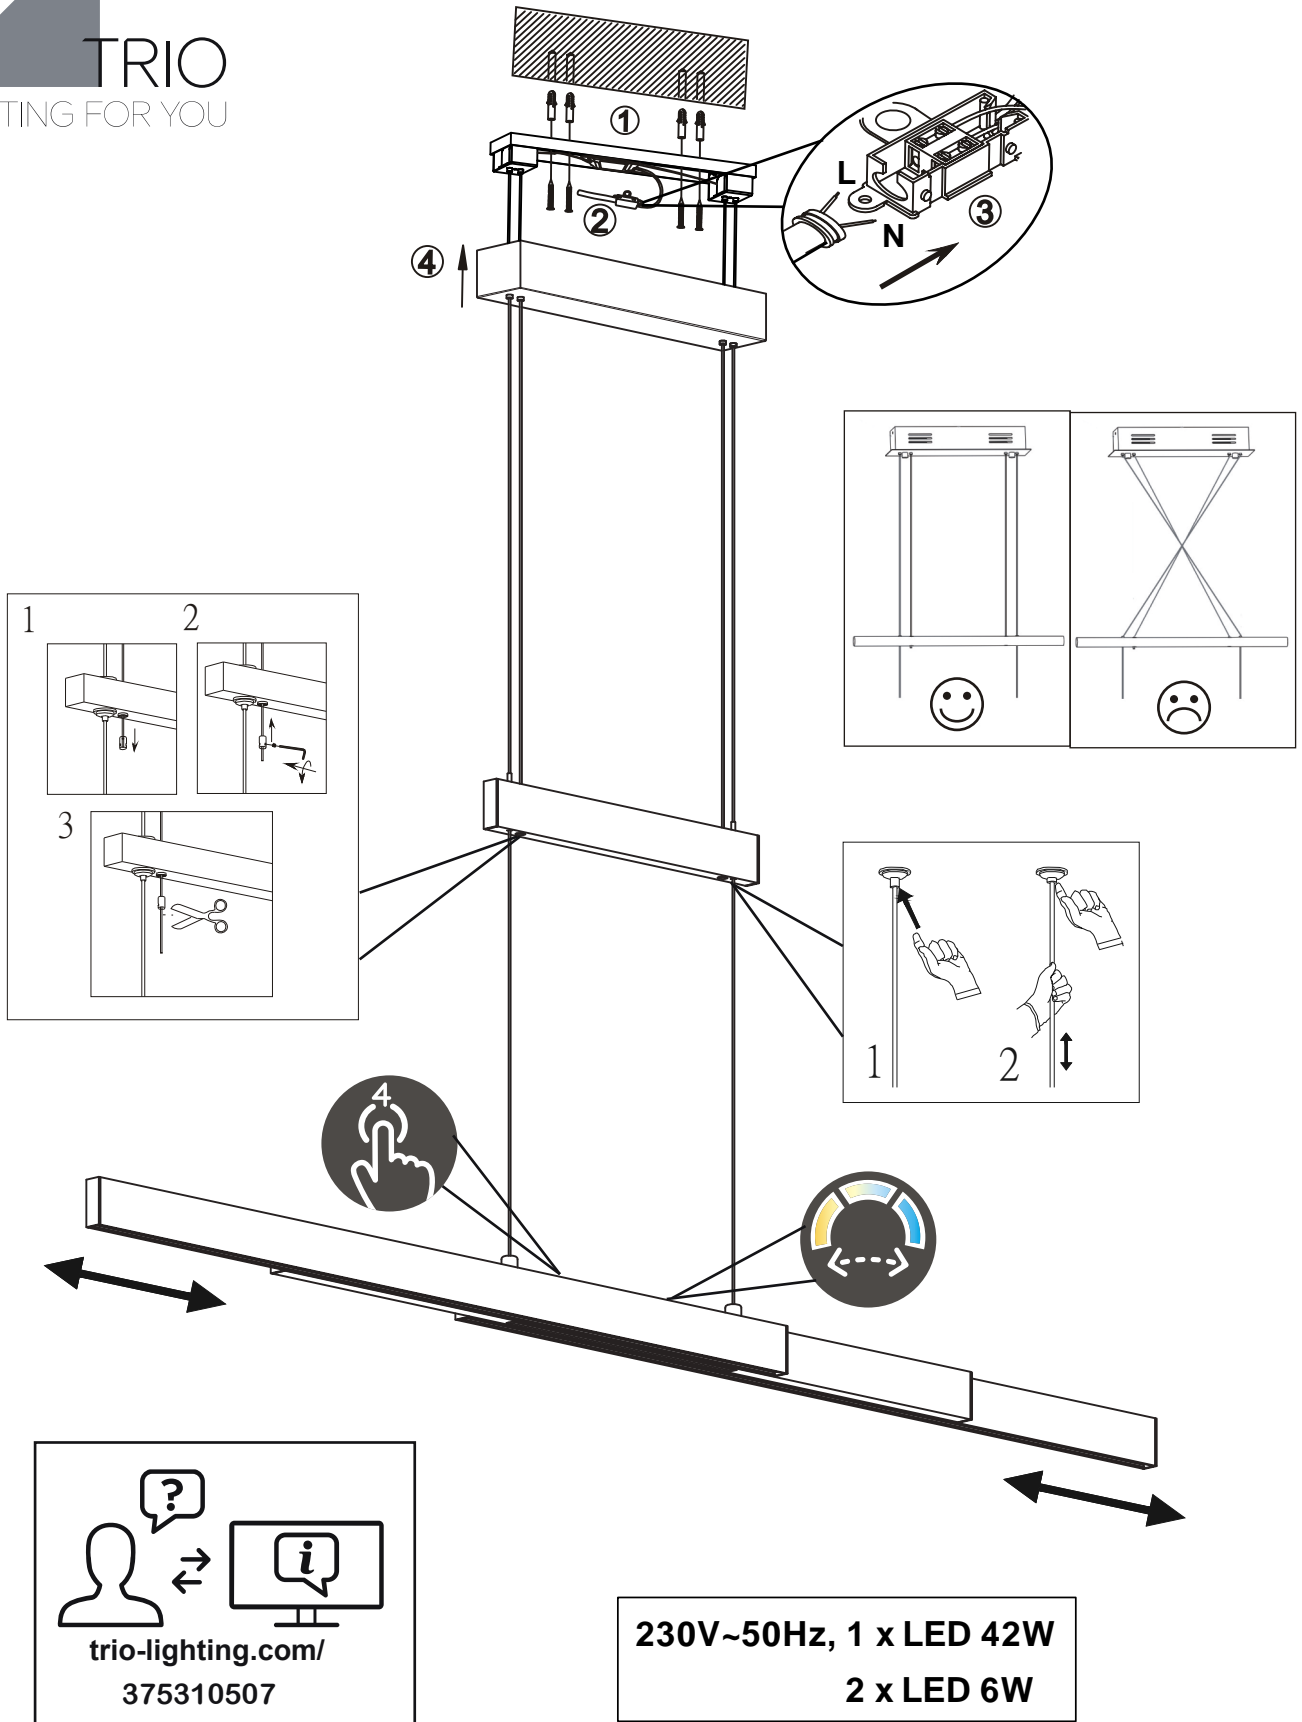

  
[trio-lighting.com/](http://trio-lighting.com/)  
 375310507

**230V~50Hz, 1 x LED 42W**  
**2 x LED 6W**