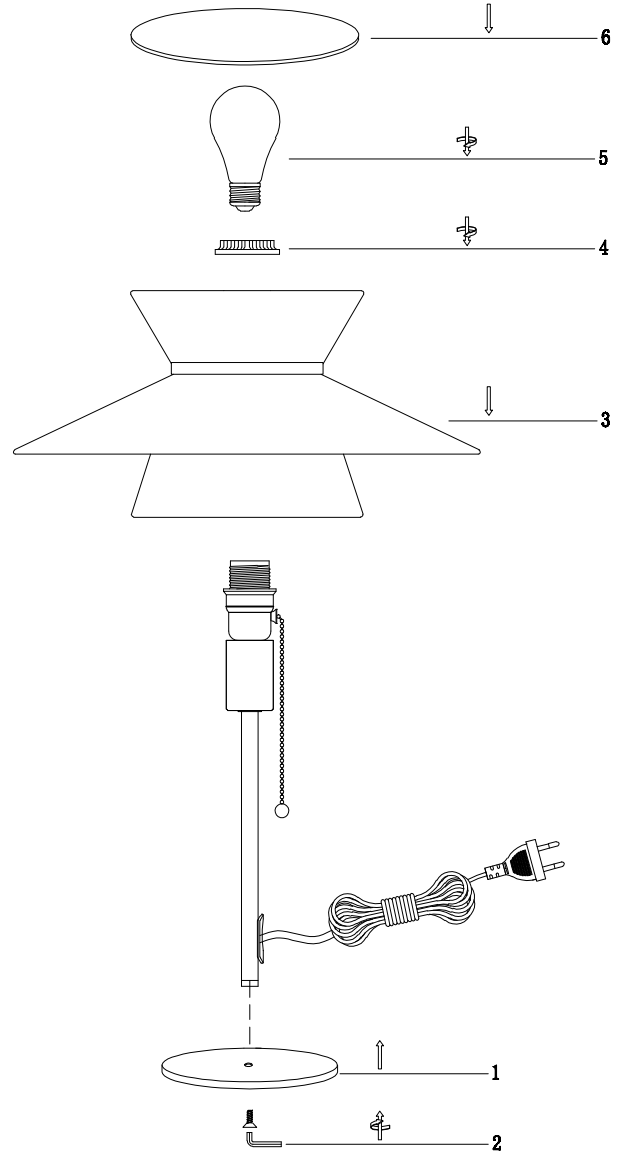

KARE

DESIGN

55976 Table Lamp
Riva 49cm
 Bulb not included

NO	A	B	C	D	E	F	G	G
TYPE								
QTY	1PC	0PC	1PC	1PC	1PCS	1PCS	1PCS	1PCS

55976 Table Lamp Riva 49cm
Bulb not included

KARRE
DESIGN

1 X

55976 Table Lamp Riva 49cm
 Bulb not included

KARRE
 DESIGN

NO	A	B	C	D	E	F	G	G
TYPE								
QTY	1PC	0PC	1PC	1PC	1PCS	1PCS	1PCS	1PCS