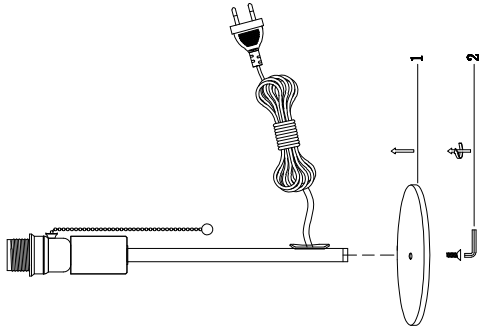

55976 Table Lamp Riva 49cm
Bulb not included

KARRE
DESIGN

NO	A	B	C	D	E	F	G	G
TYPE								
QTY	1PC	0PC	1PC	1PC	1PCS	1PCS	1PCS	1PCS