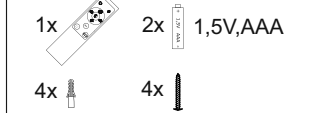

996944

230V / 50Hz~

LED 1x LED-Board 48V DC/29 W

LED 1x LED-Board 48V DC/5,5 W