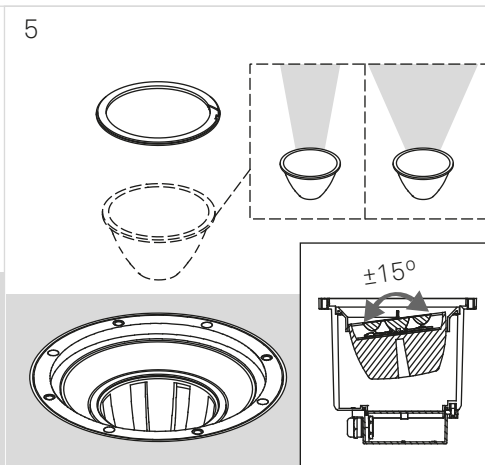

Gea

EASY GARDEN Ø125

LedsC4

CONFIGURATION
EXAMPLE

ACCESSORIES