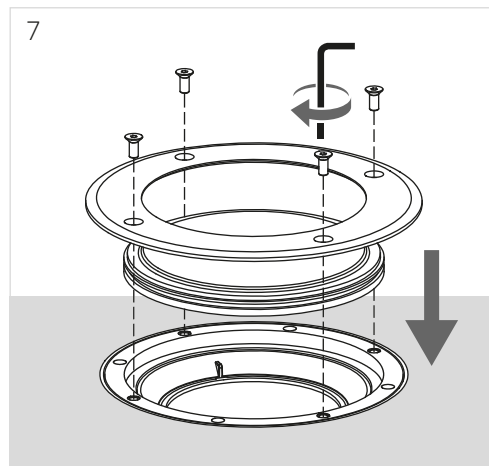

Gea

EASY GARDEN Ø125

LedsC4

CONFIGURATION
EXAMPLE

ACCESSORIES