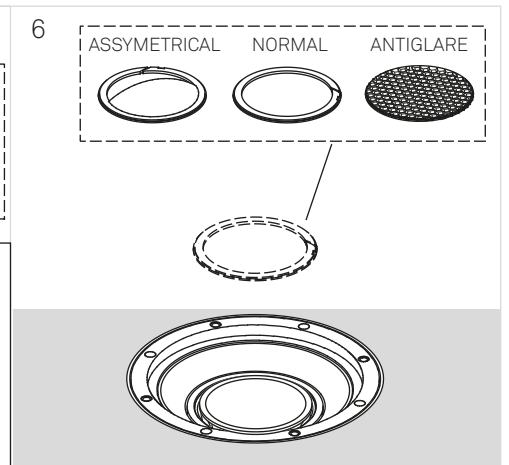

Gea

EASY GARDEN Ø125

LedsC4

CONFIGURATION
EXAMPLE

ACCESSORIES