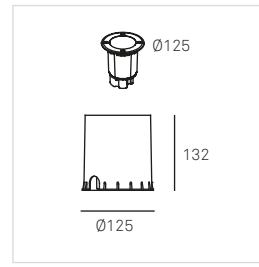

Gea

EASY GARDEN Ø125

LedsC4

CONFIGURATION
EXAMPLE

ACCESSORIES