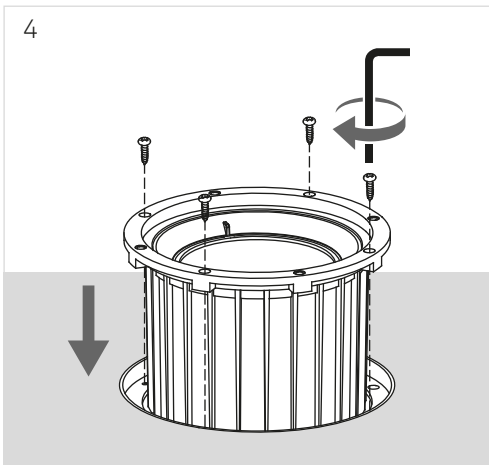

Gea

EASY GARDEN Ø125

LedsC4

CONFIGURATION
EXAMPLE

ACCESSORIES