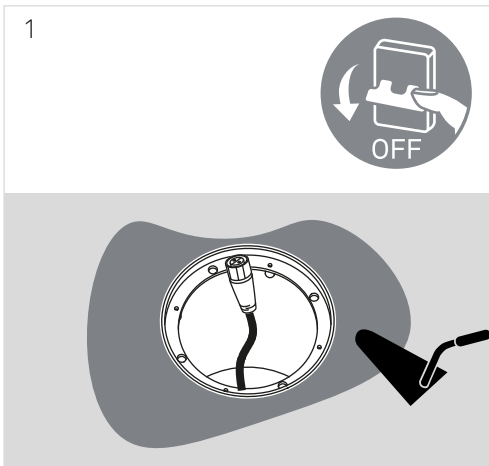

Gea

EASY GARDEN Ø125

LedsC4

CONFIGURATION
EXAMPLE

ACCESSORIES