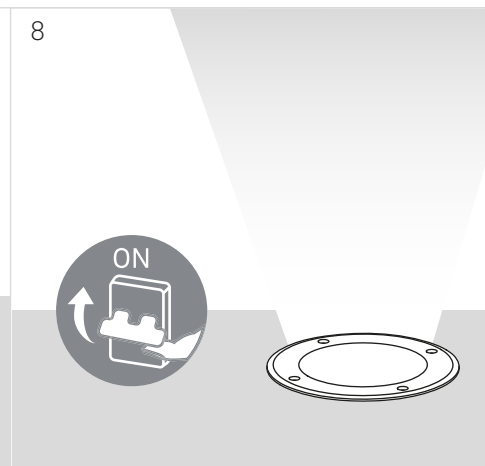

Gea

EASY GARDEN Ø125

LedsC4

CONFIGURATION
EXAMPLE

ACCESSORIES