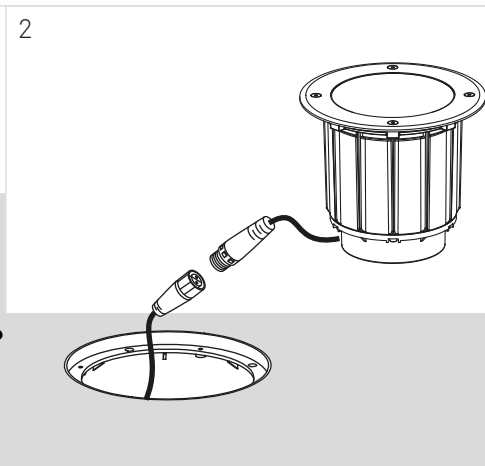

Gea

EASY GARDEN Ø125

LedsC4

CONFIGURATION
EXAMPLE

ACCESSORIES