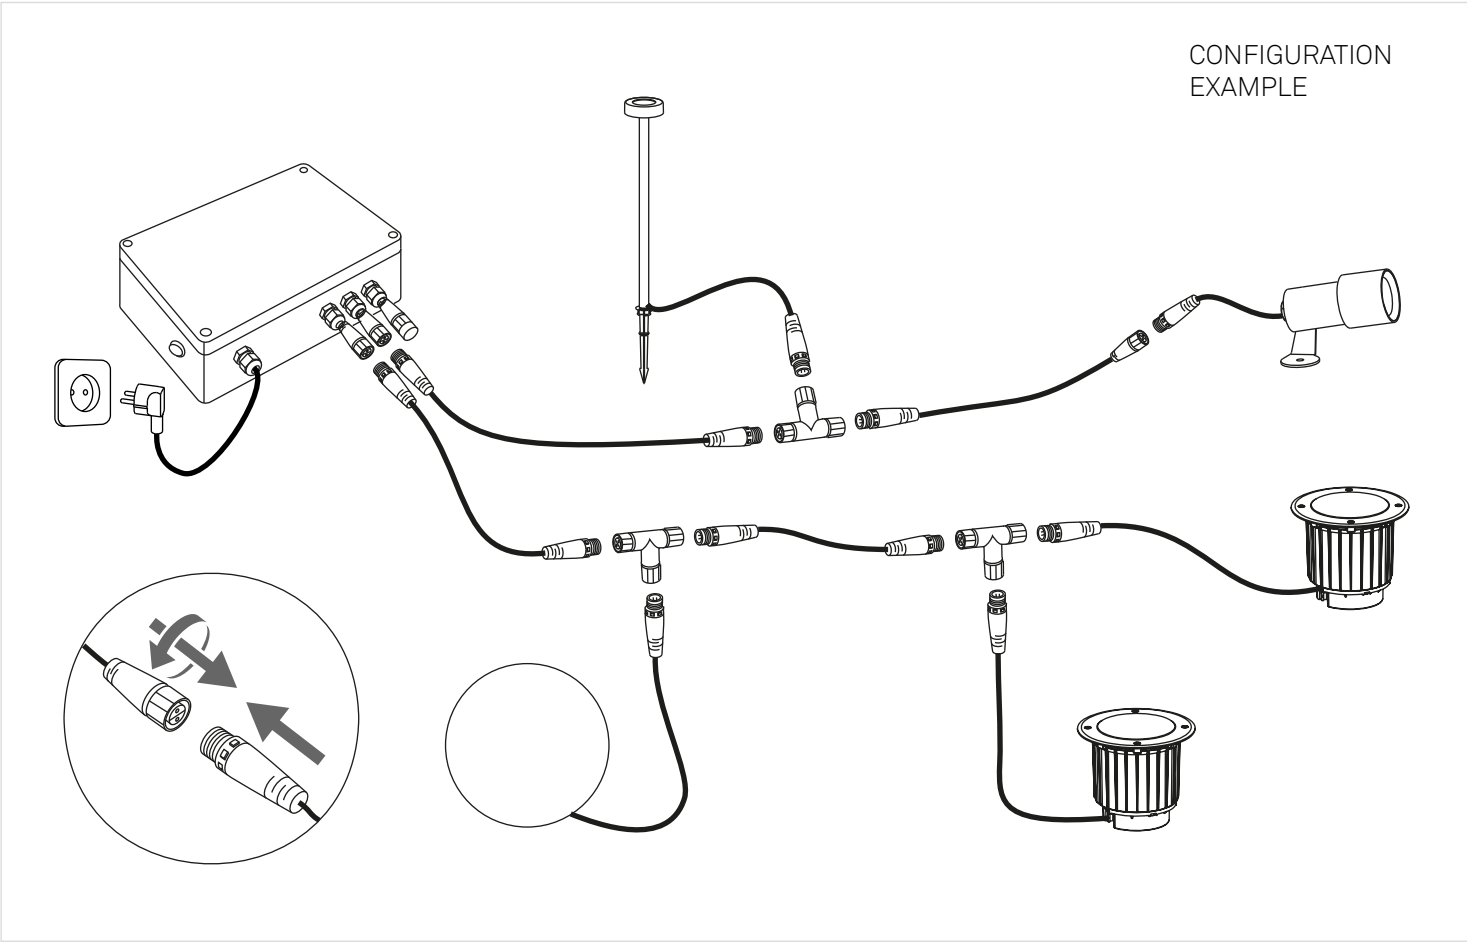

Gea

EASY GARDEN Ø125

LedsC4

CONFIGURATION
EXAMPLE

ACCESSORIES