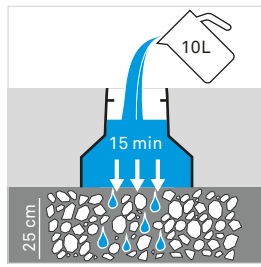

Gea

EASY GARDEN Ø125

LedsC4

CONFIGURATION
EXAMPLE

ACCESSORIES