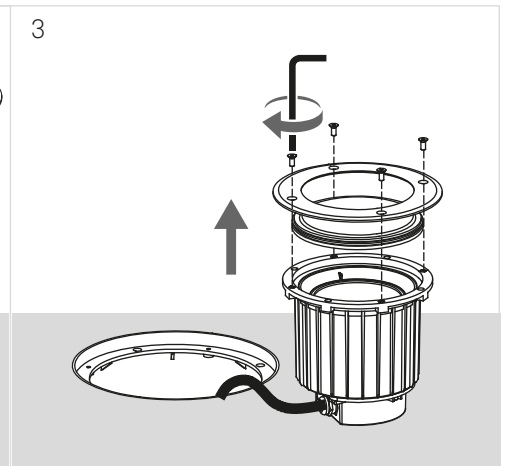

Gea

EASY GARDEN Ø125

LedsC4

CONFIGURATION
EXAMPLE

ACCESSORIES