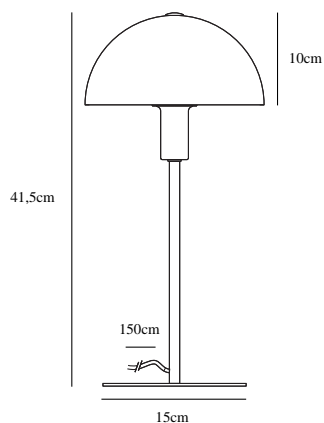

ELLEN 20 | TABLE LIGHTING | BLACK

2112305003

nordlux®

Voltage (V): 230 Volt
IP degree if the fixture includes two types of IP degree: IP20
Maximum compatible bulb wattage (W): 40W
Class (Class I, Class II, Class III): Class 2 (Double isolated)
Lampholder type (eg, E27/E14, etc): E14
Switch placement: On the cable

Primary material: Metal
Secondary material: Glass
Color of the cable: Black
Length of the cable (cm): 150
Is the cable replaceable: False

Color: Black
Height (cm): 41.5
Width (cm): 20
Tube Diameter (cm): 1.15
Shade Diameter (cm): 20
Base Dimension (cm): 15
Length (cm): 20
EAN: 5704924005480
TUN: 2148726
Item Number: 2112305003

Pcs Per Master Carton: 3
Sales Box Height (cm): 22.5
Sales Box Width(cm): 34
Sales Box Depth (cm): 23
Sales Box Volume m³ : 0.0176
Net weight of the luminaire (kg): 1.42

- Exclusive and elegant style • Mouthblown glass shade
- Exclusive and classic style