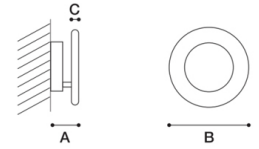

VERA
VERA 26

Art.	A cm	B cm	C cm
VERA 31	7/36	31	0,6
VERA 26	7/52	26	0,6
VERA 21	7/27	21	0,6

Classe energetica. Energy class.

Luminaires

Hersteller	ICONE
Article number	VERA 26
Product name	VERA
Product group	wall-mounted luminaire
Mounting type	Surface mounted
Mounting place	Wall
Designer	Marco Pagnoncelli
Test mark	CE

Dimensions

Diameter/Height	260mm/6mm
Installation depth	1800

Light Source

Lamp type	1 x LED
ZVEI / ILCOS	LED / LED
Lamp power	16.8 W
System power	16.8 W
Light flux	2598 lm
Colour temperature	3000K
Colour rendering	1B
Lifetime	50000 h

Description

Wall or ceiling aluminium light fitting with different finishes and wattages.
Adjustable light disc, 360° parallel and 90° perpendicular.
Direct/indirect high efficiency LED light emission.
Also available in 2700°K LED color temperature.
Also available in 1-10V/push or DALI dimmable version.
Driver included.