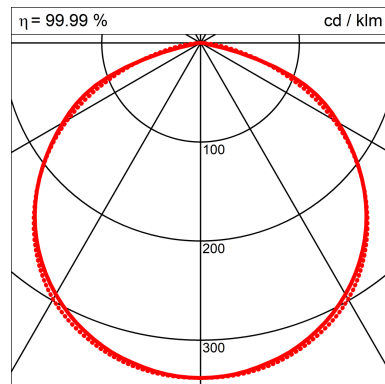

VERA
VERA 26

Art.	A cm	B cm	C cm
VERA 31	7/36	31	0,6
VERA 26	7/52	26	0,6
VERA 21	7/27	21	0,6

Classe energetica. Energy class.

Luminaires

Hersteller	ICONE
Article number	VERA 26
Product name	VERA
Product group	wall-mounted luminaire
Mounting type	Surface mounted
Mounting place	Wall
Designer	Marco Pagnoncelli
Test mark	CE

Dimensions

Diameter/Height	260mm/6mm
Installation depth	1800

Light Source

Lamp type	1 x LED
ZVEI / ILCOS	LED / LED
Lamp power	16.8 W
System power	16.8 W
Light flux	2598 lm
Colour temperature	3000K
Colour rendering	1B
Lifetime	50000 h

Description

Wall or ceiling aluminium light fitting with different finishes and wattages.
Adjustable light disc, 360° parallel and 90° perpendicular.
Direct/indirect high efficiency LED light emission.
Also available in 2700°K LED color temperature.
Also available in 1-10V/push or DALI dimmable version.
Driver included.