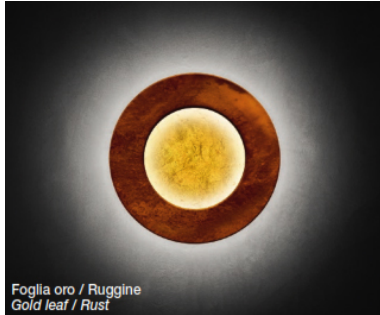

VERA
VERA 26

Art.	A cm	B cm	C cm
VERA 31	7/36	31	0,6
VERA 26	7/52	26	0,6
VERA 21	7/27	21	0,6

Classe energetica. Energy class.

Luminaires

Hersteller	ICONE
Article number	VERA 26
Product name	VERA
Product group	wall-mounted luminaire
Mounting type	Surface mounted
Mounting place	Wall
Designer	Marco Pagnoncelli
Test mark	CE

Model / Variant / Configuration

Number / Name	FO-RUST
---------------	---------

Description

gold leaf + rust

Luminaires

Absolute Photometry	
System Light flux	2597.74 Lm
Luminaire output	154.60 Lm/W
LiTG class	A40
CIE flux codes	47 80 97 100 100
System power	16.8W
Protection class	Protection class I
Protection degree	IP 20

Description

Wall or ceiling aluminium light fitting with different finishes and wattages.
Adjustable light disc, 360° parallel and 90° perpendicular.
Direct/indirect high efficiency LED light emission.
Also available in 2700°K LED color temperature.
Also available in 1-10V/push or DALI dimmable version.
Driver included.