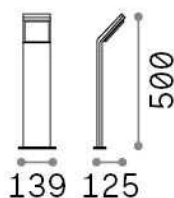

### Esterno - Lampade da terra

Outdoor ground mounted bollard with integrated LED sources and direct light emission

<b>Ean</b>	8021696322575
<b>Articolo</b>	STYLE PT H050 COFFEE 3000K
<b>Installazione</b>	Lampade da terra
<b>Garanzia</b>	5 years
<b>Peso lordo</b>	1.02 kg
<b>Volume</b>	0.012167 m <sup>3</sup>