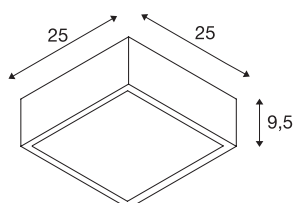

PLASTRA 104

ceiling light, TC-DSE, square, white plaster, max. 50 W

The PLASTRA 104 plaster light is a highly individual ceiling light with a pure, clear form. Prepared to take E27 incandescent or energy saving lamps, it comes ready for direct connection to 230V mains supply. The sandpaper included as part of the delivery is used to clean the surfaces. After priming, the luminaire can be painted with wall paint as desired.

TECHNICAL DATA

Item no.	148002
Socket	E27
Number of sockets	2
IP Code	IP 20
Assembly	Surface
Assembly details	Ceiling
Primary nominal voltage	220-240V ~50/60Hz
Safety class	I
Wattage	25 W
Color	white
Light outlet	direct
Length	25 cm
Width	25 cm
Height	9.5 cm
Net weight	2.949 kg
Gross weight	3.623 kg
BIG WHITE Page	271