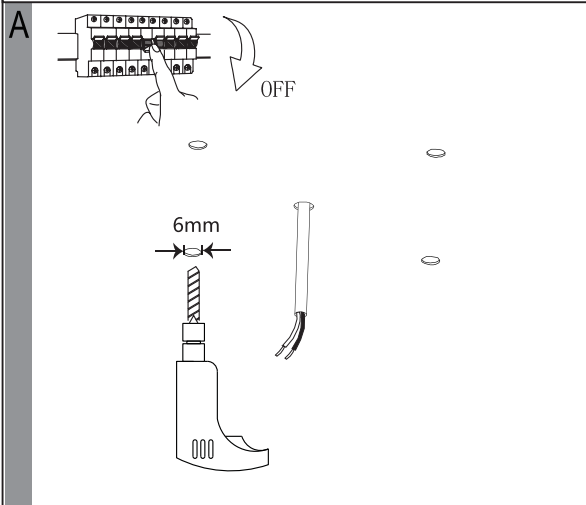

Art.No.:98418

www.eglo.com

Nicht enthalten (Not Included)

**D**

ON	Detection Area		Hold Time			Daylight Sensor	
	1	2	3	4	5	6	7
ON	100%	ON	ON	5S	ON	25Lux *	
-	50%	ON	-	1min	-	Disable	
		-	ON	5min			
			-	15min			