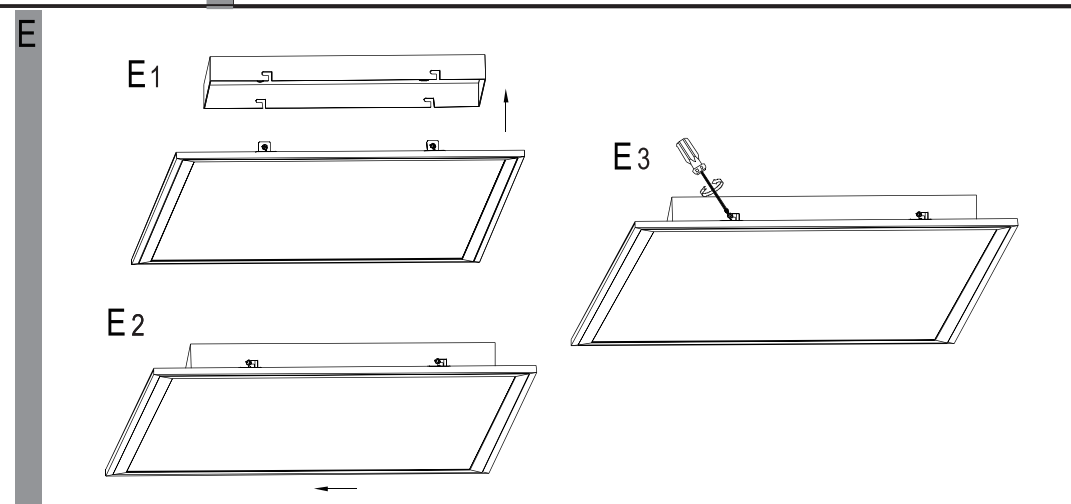

Art.No.:98418

www.eglo.com

Nicht enthalten (Not Included)

**D**

ON	Detection Area		Hold Time			Daylight Sensor	
	1	2	3	4	5	6	7
ON	100%	ON	ON	5S	ON	25Lux *	
-	50%	ON	-	1min	-	Disable	
		-	ON	5min			
			-	15min			