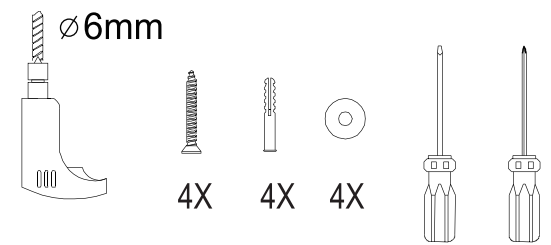

Art.No.:98418

www.eglo.com

Nicht enthalten (Not Included)

**D**

ON	Detection Area		Hold Time			Daylight Sensor	
	1	2	3	4	5	6	7
ON	100%	ON	ON	5S	ON	25Lux *	
-	50%	ON	-	1min	-	Disable	
		-	ON	5min			
			-	15min			