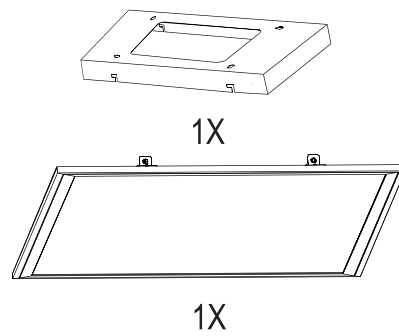

Art.No.:98418

www.eglo.com

Nicht enthalten (Not Included)

**D**

ON	Detection Area		Hold Time			Daylight Sensor	
	1	2	3	4	5	6	7
ON	100%	ON	ON	5S	ON	25Lux *	
-	50%	ON	-	1min	-	Disable	
		-	ON	5min			
			-	15min			