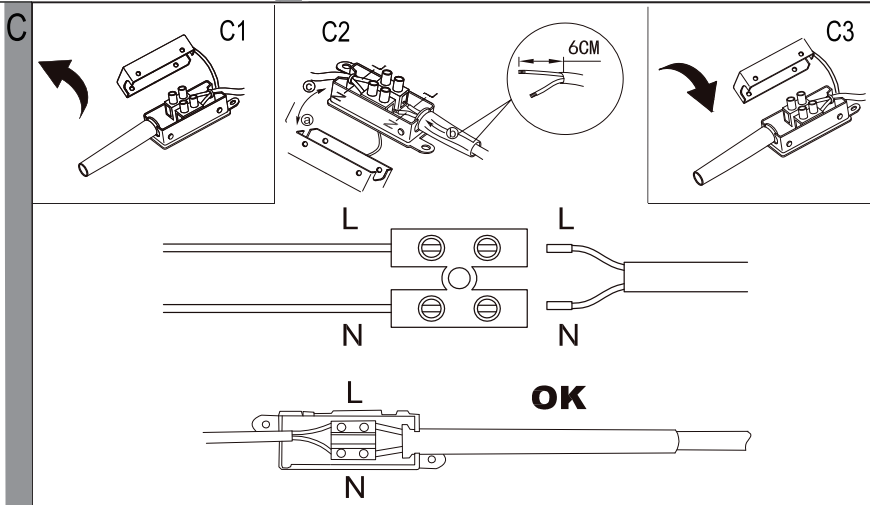

Art.No.:98418

www.eglo.com

Nicht enthalten (Not Included)

**D**

ON	Detection Area		Hold Time			Daylight Sensor	
	1	2	3	4	5	6	7
ON	100%	ON	ON	5S	ON	25Lux *	
-	50%	ON	-	1min	-	Disable	
		-	ON	5min			
			-	15min			