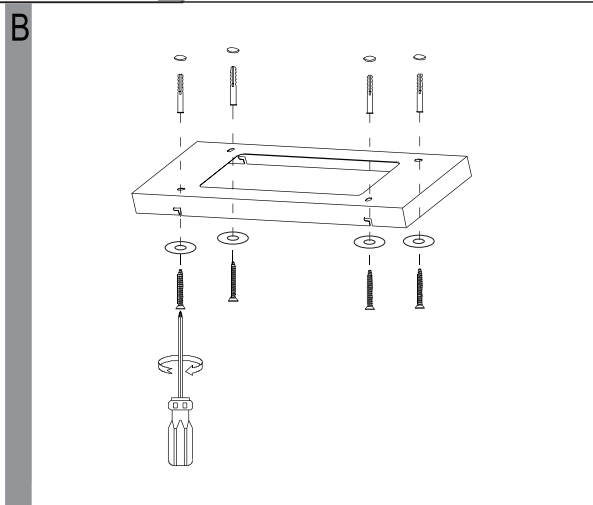

Art.No.:98418

www.eglo.com

Nicht enthalten (Not Included)

**D**

ON	Detection Area		Hold Time			Daylight Sensor	
	1	2	3	4	5	6	7
ON	100%	ON	ON	5S	ON	25Lux *	
-	50%	ON	-	1min	-	Disable	
		-	ON	5min			
			-	15min			