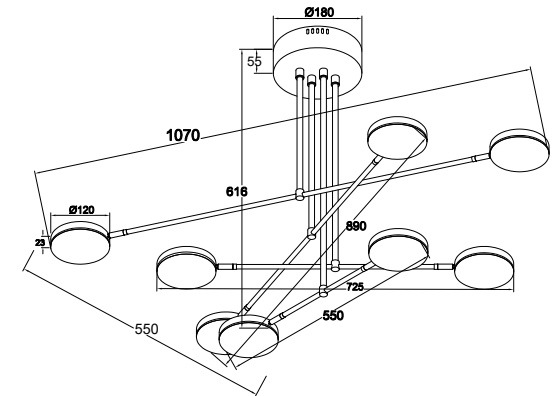

Instruction

MOD070PL-L48B3K

MAX 48W
2300 Lumen

Model: MOD070PL-L48B3K
Collection: Technical
Series: Fad

Pendant Lamps