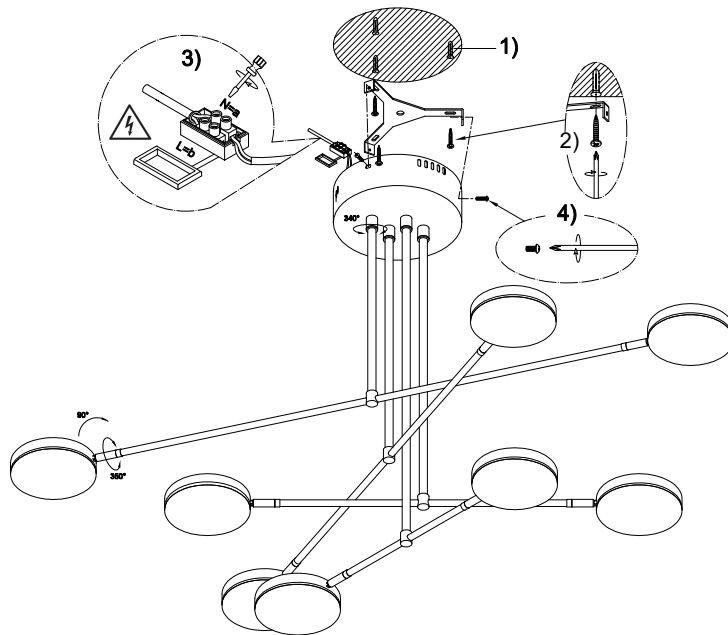

Instruction

MOD070PL-L48B3K

MAX 48W
2300 Lumen

Model: MOD070PL-L48B3K
Collection: Technical
Series: Fad

Pendant Lamps