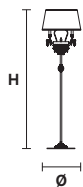

**SHADE**

DAM/14/IV

\* Candle shape necessary for lampshades

**GLASSÉ 6+3**

**Chandelier**

**TECHNICAL INFORMATION**

**Ø** 75 cm / 29.53"  
**H** 60 cm / 23.62"

6×E14×40 W max\*  
 3×G9×40 W max  
**USA** 6×E12×40 W max\*  
*(not included)*

TECHNICAL INFORMATION

**L** 50 cm / 19.69"  
**SP** 15 cm / 5.91"  
**H** 25 cm / 9.84"

2×E12×40 W max  
 (not included)

SHADE

DAM/IV

**GLASSÉ TL3**

**Table lamp**

CE

TECHNICAL INFORMATION

**Ø** 40 cm / 15.75"  
**H** 60 cm / 23.62"

3×E12×40 W max  
 (not included)

SHADE

DAM/IV

**GLASSÉ STL3**

**Floor lamp**

CE

TECHNICAL INFORMATION

**Ø** 40 cm / 15.75"  
**H** 170 cm / 66.93"

3×E12×40 W max  
 (not included)

SHADE

DAM/IV