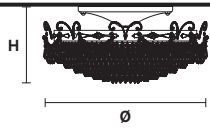

GLASSÉ PL8

Ceiling

CE

TECHNICAL INFORMATION

Ø 60 cm / 23.62"

H 30 cm / 11.81"

8×G9×40 W max
(not included)