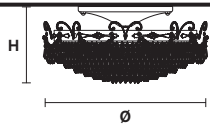

GLASSÉ PL8

Ceiling

CE

TECHNICAL INFORMATION

Ø 60 cm / 23.62"

H 30 cm / 11.81"

□ 8×G9×40 W max
(not included)