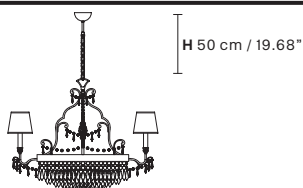

## Standard chain for all chandeliers

**GLASSÉ 8+4**

**Chandelier**

**TECHNICAL INFORMATION**

**Ø** 90 cm / 35.43"  
**H** 70 cm / 27.56"

8×E12×40 W max\*  
 (not included)

**SHADE**

DAM/14/IV