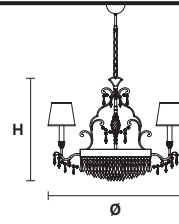

**SHADE**

DAM/14/IV

\* Candle shape necessary for lampshades

**GLASSÉ 6+3**

**Chandelier**

**TECHNICAL INFORMATION**

**Ø** 75 cm / 29.53"  
**H** 60 cm / 23.62"

6×E14×40 W max\*  
 3×G9×40 W max  
**USA** 6×E12×40 W max\*  
*(not included)*

## Standard chain for all chandeliers

**GLASSÉ 8+4**

**Chandelier**

**TECHNICAL INFORMATION**

**Ø** 90 cm / 35.43"  
**H** 70 cm / 27.56"

8×E12×40 W max\*  
 (not included)

**SHADE**

DAM/14/IV

\* Candle shape  
 necessary for  
 lampshades

**GLASSÉ 6+3**

**Chandelier**

**TECHNICAL INFORMATION**

**Ø** 75 cm / 29.53"  
**H** 60 cm / 23.62"

6×E12×40 W max\*  
 (not included)

**SHADE**

DAM/14/IV