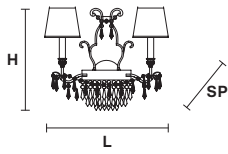

## TECHNICAL INFORMATION

Ø 60 cm / 23.62"

H 30 cm / 11.81"

□ 8×G9×40 W max  
(not included)

**GLASSÉ A2+1**

**Applique**

CE

TECHNICAL INFORMATION

**L** 40 cm / 15.75"  
**SP** 25 cm / 9.84"  
**H** 40 cm / 15.75"

2×E14×40 W max\*  
 1×G9×40 W max  
**USA** 2×E12×40 W max\*  
 (not included)

SHADE

DAM/14/IV

\* Candle shape necessary for lampshades

**GLASSÉ A4**