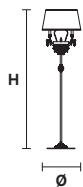

**L** 40 cm / 15.75"  
**SP** 25 cm / 9.84"  
**H** 40 cm / 15.75"

2×E14×40 W max\*  
 1×G9×40 W max  
**USA** 2×E12×40 W max\*  
 (not included)

SHADE

DAM/14/IV

\* Candle shape necessary for lampshades

**GLASSÉ A4**

**Applique**

CE

TECHNICAL INFORMATION

**L** 50 cm / 19.69"  
**SP** 15 cm / 5.91"  
**H** 25 cm / 9.84"

2×E14×40 W max  
 2×G9×40 W max  
**USA** 2×E12×40 W max  
 (not included)

SHADE

DAM/IV

**GLASSÉ TL3**

**Table lamp**

CE

TECHNICAL INFORMATION

**Ø** 40 cm / 15.75"  
**H** 60 cm / 23.62"

3×E14×40 W max  
**USA** 3×E12×40 W max  
 (not included)

SHADE

DAM/IV

**GLASSÉ STL3**

**Floor lamp**

CE

TECHNICAL INFORMATION

**Ø** 40 cm / 15.75"  
**H** 170 cm / 66.93"

3×E14×40 W max  
**USA** 3×E12×40 W max  
 (not included)

SHADE

DAM/IV

La struttura metallica è impreziosita da piogge di pendenti in cristallo. Paralumi damascati.