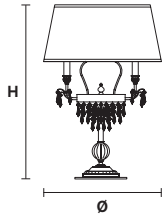

**SHADE**

DAM/14/IV

\* Candle shape necessary for lampshades

**GLASSÉ 6+3**

**Chandelier**

**TECHNICAL INFORMATION**

**Ø** 75 cm / 29.53"  
**H** 60 cm / 23.62"

6×E14×40 W max\*  
 3×G9×40 W max  
**USA** 6×E12×40 W max\*  
*(not included)*

**L** 40 cm / 15.75"  
**SP** 25 cm / 9.84"  
**H** 40 cm / 15.75"

2×E12×40 W max\*  
 (not included)

SHADE

DAM/14/IV

\* Candle shape  
 necessary for  
 lampshades

**GLASSÉ A4**

**Applique**

CE

TECHNICAL INFORMATION

**L** 50 cm / 19.69"  
**SP** 15 cm / 5.91"  
**H** 25 cm / 9.84"

2×E12×40 W max  
 (not included)

SHADE

DAM/IV

**GLASSÉ TL3**

**Table lamp**

CE

TECHNICAL INFORMATION

**Ø** 40 cm / 15.75"  
**H** 60 cm / 23.62"

3×E12×40 W max  
 (not included)

SHADE

DAM/IV

**GLASSÉ STL3**

**Floor lamp**

CE