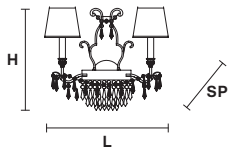

## TECHNICAL INFORMATION

Ø 60 cm / 23.62"

H 30 cm / 11.81"

8×G9×40 W max  
(not included)

**GLASSÉ A2+1**

**Applique**

CE

TECHNICAL INFORMATION

**L** 40 cm / 15.75"  
**SP** 25 cm / 9.84"  
**H** 40 cm / 15.75"

2×E12×40 W max\*  
 (not included)

SHADE

DAM/14/IV

\* Candle shape  
 necessary for  
 lampshades

**GLASSÉ A4**

**Applique**

CE