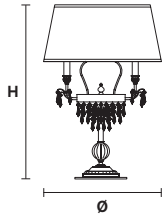

**L** 40 cm / 15.75"  
**SP** 25 cm / 9.84"  
**H** 40 cm / 15.75"

2×E14×40 W max\*  
 1×G9×40 W max  
**USA** 2×E12×40 W max\*  
 (not included)

SHADE

DAM/14/IV

\* Candle shape necessary for lampshades

**GLASSÉ A4**

**Applique**

CE

TECHNICAL INFORMATION

**L** 50 cm / 19.69"  
**SP** 15 cm / 5.91"  
**H** 25 cm / 9.84"

2×E14×40 W max  
 2×G9×40 W max  
**USA** 2×E12×40 W max  
 (not included)

SHADE

DAM/IV

**GLASSÉ TL3**

**Table lamp**

CE

TECHNICAL INFORMATION

**Ø** 40 cm / 15.75"  
**H** 60 cm / 23.62"

3×E14×40 W max  
**USA** 3×E12×40 W max  
 (not included)

SHADE

DAM/IV

**GLASSÉ STL3**

**Floor lamp**

CE

TECHNICAL INFORMATION

**Ø** 40 cm / 15.75"  
**H** 170 cm / 66.93"

3×E14×40 W max  
**USA** 3×E12×40 W max  
 (not included)

SHADE

DAM/IV

La struttura metallica è impreziosita da piogge di pendenti in cristallo. Paralumi damascati.