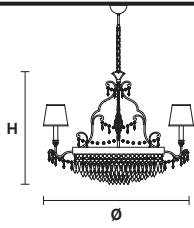

**SHADE**

DAM/14/IV

\* Candle shape necessary for lampshades

**GLASSÉ 6+3**

**Chandelier**

**TECHNICAL INFORMATION**

**Ø** 75 cm / 29.53"  
**H** 60 cm / 23.62"

6×E14×40 W max\*  
 3×G9×40 W max  
**USA** 6×E12×40 W max\*  
*(not included)*

## Standard chain for all chandeliers

**GLASSÉ 8+4**

**Chandelier**

**TECHNICAL INFORMATION**

**Ø** 90 cm / 35.43"  
**H** 70 cm / 27.56"

8×E12×40 W max\*  
 (not included)

**SHADE**

DAM/14/IV

\* Candle shape  
 necessary for  
 lampshades

**GLASSÉ 6+3**

**Chandelier**

**TECHNICAL INFORMATION**

**Ø** 75 cm / 29.53"  
**H** 60 cm / 23.62"

6×E12×40 W max\*  
 (not included)

**SHADE**

DAM/14/IV